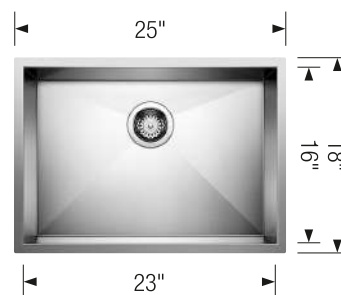

QUATRUS R0 ADA

Stainless steel

- German engineered with 304 series, 18-gauge stainless steel
- Zero radius corners maximize sink functionality
- X-pattern drain grooves help quickly remove water from the sink
- 18/10 chrome-nickel content for excellent durability and corrosion resistance
- Rear-positioned drain holes maximize cabinet storage space

27" Minimum Cabinet size

			List price
	Satin Finish	443 047	$ 730

Scope of supply

Installation instructions
Cut-out template
Limited Lifetime Warranty

Technical drawing

Bowl depth 5.5 in

Depending on cabinet construction, a different cabinet size may be required. Consult the cabinet manufacturer.
Cubed weight: 64 lbs.

Stainless Steel
Sinks

Optional accessories

Basket waste strainer

441 093
$ 99

BLANCO UNIT with QUATRUS R0 ADA

RIVANA Pull Down

See page 106