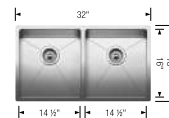

QUATRUS R15

Stainless steel

- German engineered with 304 series, 18-gauge stainless steel
- Practical 15 mm radius corners for easy cleaning
- X-pattern drain grooves help quickly remove water from the sink
- 18/10 chrome-nickel content for excellent durability and corrosion resistance
- Rear-positioned drain holes maximize cabinet storage space

Minimum Cabinet size	36"	36"	36"
QUATRUS R15	Super Single	1¾	Equal Double
Satin Finish	443 148	443 150	443 149
List price	$ 1186	$ 1262	$ 1262
Bowl depth	9 in	9/9 in	9/9 in

Depending on cabinet construction, a different cabinet size may be required. Consult the cabinet manufacturer.

Cubed weight: 81 lbs.

Cubed weight: 61 lbs.

Cubed weight: 80 lbs.

Scope of supply

- Installation instructions
- Cut-out template
- Limited Lifetime Warranty

Optional accessories

441 093
$ 99

235 968
$ 196

224 387
$ 499

BLANCO UNIT with QUATRUS R15

See page 99

See page 120