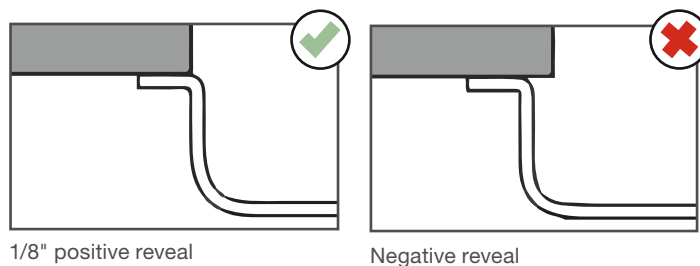

MESH BASKETS

Our dishwasher-safe, stainless steel baskets are the ultimate prep companion. Sturdy, rubber-capped feet keep it slightly raised off the bottom of your sink. Mesh baskets are multi-functional and can be used for washing fresh produce or as a drying rack for glasses and utensils.

For cutting boards, colanders, baskets and other accessories that need to hang on the ledge of the countertop, BLANCO recommends a sink installation with a 1/8" positive reveal around the bowl to ensure a proper fit. Accessories may no longer fit if the sink is installed with a negative reveal.