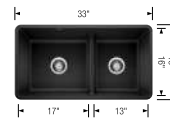

PRECIS SILGRANIT

- Made in Canada and Germany
- Made of SILGRANIT®, premium granite composite
- Withstands heavy cookware, hot bakeware and scuff marks
- Food-safe surface protects against bacteria
- Rear-positioned drain location for maximum usable bowl and cabinet storage

Minimum Cabinet size	33"	36"	36"	33"
PRECIS	Cascade	1¾	1¾ Low Divide	Equal Double
	Main bowl left	Main bowl left	Reversible	
Coal Black	442934	442926		442927
Anthracite	519450	441128	442525	516322
Cinder	519451	441479	442521	519050
Volcano Gray	527415	443118	443117	527410
Metallic Gray	519452	441130	442527	516319
White	519453	441125	442524	516320
Soft White	527406	443081	443080	527401
Truffle	519456	441296	442522	517678
Café	519457	441129	442528	516323
List price	$ 1041	$ 895	$ 895	$ 895
Bowl depth	7.87 in	9.5/9.5 in	9.5/9.5 in	8/8 in

SILGRANIT® Sinks

Depending on cabinet construction, a different cabinet size may be required. Consult the cabinet manufacturer.

Cubed weight: 95 lbs.

Cubed weight: 99 lbs.

Cubed weight: 99 lbs.

Cubed weight: 95 lbs.

Scope of supply

Installation instructions
Cut-out template
Limited Lifetime Warranty

Mesh basket

Optional accessories

Basket Strainer

240327
$ 129

Sink Grid

233542
$ 171

CapFlow Strainer Cover

517666
$ 58

BLANCO UNIT with PRECIS

LINUS

See page 103

SOLON

See page 121