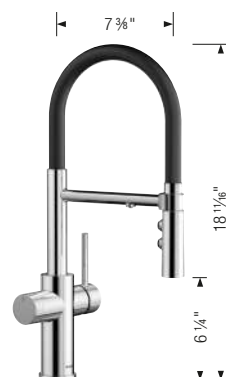

CATRIS FLEXO Filter

- Pull-down, insulated handspray with dual selectable spray patterns
- 360° swivel provides extended range
- Flexible rubber hose provides optimal range of motion
- Patented aerator for reduced scaling and easy cleaning
- Ceramic disc cartridge
- 1.5 GPM (Gallons Per Minute) flow rate

NEW

Color finish			List price
	Matte Black	442992	$ 825
Metal finishes			List price
	Chrome	442990	$ 725
PVD finishes			List price
	PVD Steel	442991	$ 825

Technical drawing

Scope of supply

- Color-coded hot and cold supply lines
- $\frac{3}{8}$ " compression connections with 9/16" UNEF nuts for easy installation
- 1 $\frac{3}{8}$ " diameter drilled faucet hole required for installation
- All faucet parts required for installation included.

Suggested soap dispenser

See page 115

Faucets