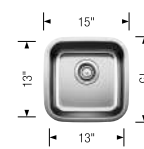

STELLAR

Stainless steel

- German engineered with 304 series, 18-gauge stainless steel
- 18/10 chrome-nickel content for excellent durability and corrosion resistance
- Rear-positioned drain location maximizes storage space under the cabinet

Minimum Cabinet Size	36"	33"	30"	18"
STELLAR	32	Super Single	Medium	Bar
Satin Finish	442576	441024	441025	441026
List price	$ 810	$ 767	$ 496	$ 441
Bowl depth	9 in	9 in	8 in	6.5 in

Depending on cabinet construction, a different cabinet size may be required. Consult the cabinet manufacturer.

Cubed weight: 55 lbs.

Cubed weight: 55 lbs.

Cubed weight: 57 lbs.

Cubed weight: 32 lbs.

Scope of supply

- Installation instructions
- Cut-out template
- Limited Lifetime Warranty

Optional accessories

441 093
$ 99

235 827
$ 181

BLANCO UNIT with STELLAR

See page 97

See page 120