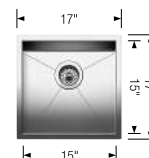

Cubed weight: 77 lbs.

Cubed weight: 61 lbs.

Cubed weight: 50 lbs.

Cubed weight: 41 lbs.

Scope of supply

- Installation instructions
- Cut-out template
- Limited Lifetime Warranty