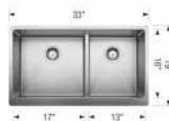

Depending on cabinet construction, a different cabinet size may be required. Consult the cabinet manufacturer.
Cubed weight: 90 lbs.