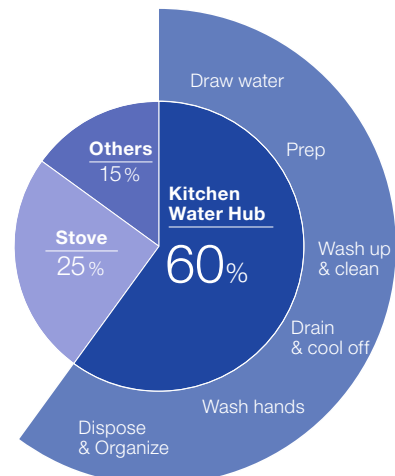

Know your options

Style, color and material combinations are key factors in building the right kitchen water hub. Mix and match our products and create the perfect combination that appeals to your customers' style and meets the needs of their lifestyle.