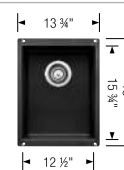

Cubed weight: 43 lbs.

Scope of supply

- Installation instructions
- Cut-out template
- Limited Lifetime Warranty