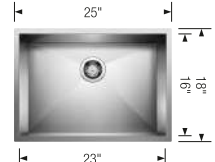

Cubed weight: 92 lbs.

Scope of supply

- Installation instructions
- Cut-out template
- Limited Lifetime Warranty