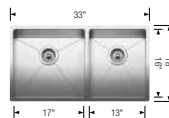

Cubed weight: 61 lbs.