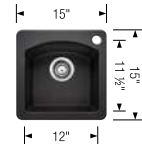

DIAMOND SILGRANIT

- Made in Canada and Germany
- Made of SILGRANIT®, premium granite composite
- Withstands heavy cookware, hot bakeware and scuff marks
- Food-safe surface protects against bacteria

Minimum Cabinet size	36"	27"	15"
DIAMOND	Super Single Dual Mount	Single Dual Mount	Bar Dual Mount
Coal Black	442917	442905	442915
Anthracite	440194	440210	440204
Cinder	441467	441463	441477
Volcano Gray	443109	443097	443107
Metallic Gray	440193	440209	440203
White	440195	440211	440205
Soft White	443072	443060	443070
Truffle	441287	441280	441295
Café	440192	440208	440202
List price	$ 781	$ 621	$ 469
Bowl depth	9.5 in	10 in	8 in

Depending on cabinet construction, a different cabinet size may be required. Consult the cabinet manufacturer.

6 additional knock-out holes
Cubed weight: 111 lbs.

1 additional knock-out hole
Cubed weight: 87 lbs.

1 additional knock-out hole
Cubed weight: 34 lbs.

Scope of supply

- Sink clips
- Installation instructions
- Cut-out template
- Limited Lifetime Warranty

Optional accessories

240327
$ 129

440230
$ 190

236431
$ 165

BLANCO UNIT with DIAMOND

See page 103

See page 121