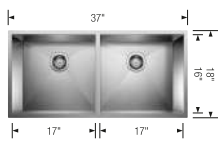

Cubed weight: 103 lbs.

Cubed weight: 106 lbs.

Cubed weight: 94 lbs.

Cubed weight: 96 lbs.

Scope of supply

- Installation instructions
- Cut-out template
- Limited Lifetime Warranty