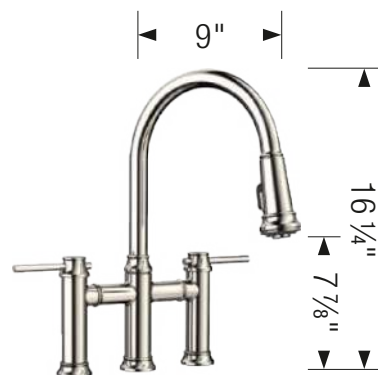

EMPRESSA Bridge

- Pull-down, insulated handspray with dual selectable spray patterns
- 180° swivel for optimal range of motion
- Solid brass construction
- Dual ceramic disc cartridges
- 1.5 GPM (Gallons Per Minute) flow rate

PVD finishes			List price
	PVD Steel	442505	$ 1541
	Satin Gold	442981	$ 1541
Color finish			List price
	Matte Black	443024	$ 1541
Metal finishes			List price
	Polished Nickel	442506	$ 1541
	Chrome	442504	$ 1295

Technical drawing

Scope of supply

- Color-coded hot and cold supply lines
- $\frac{3}{8}$ " compression connections with 9/16" UNEF nuts for easy installation
- 1 $\frac{3}{8}$ " diameter drilled faucet hole required for installation
- All faucet parts required for installation included.

Suggested soap dispenser

EMPRESSA soap dispenser

See page 116