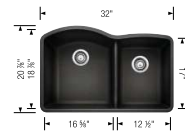

Cubed weight: 111 lbs.