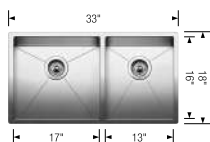

Minimum Cabinet size	36"	39"
PRECISION R10	1¾	Large Equal Double
		
	Main bowl left	
 Satin Finish	515824	516219
List price	\$ 2831	\$ 2946
Bowl depth	10/10 in	10/10 in

Depending on cabinet construction, a different cabinet size may be required. Consult the cabinet manufacturer.