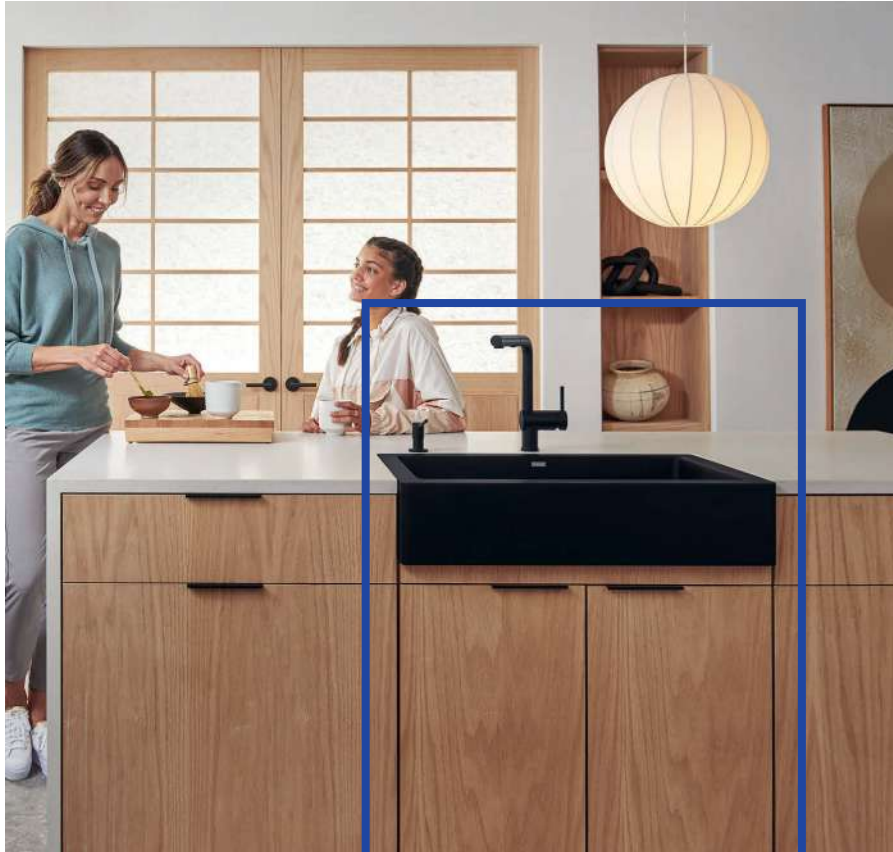

WHAT IS A BLANCO UNIT?

Everything you need, all in one place.

BLANCO UNIT
drink. prep. clean.

A BLANCO UNIT is a seamless, fully-integrated, kitchen water hub solution designed to make everyday life in the kitchen easier. The combination of a BLANCO sink, faucet and accessories streamlines how you operate in the kitchen and enhances your experience with water. Everything you need to **drink, prep and clean** is all in one place.