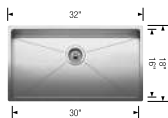

Cubed weight: 81 lbs.