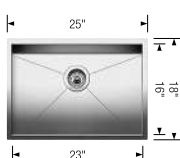

Cubed weight: 77 lbs.

Cubed weight: 61 lbs.

Cubed weight: 50 lbs.

Cubed weight: 41 lbs.

Scope of supply

- Installation instructions
- Cut-out template
- Limited Lifetime Warranty