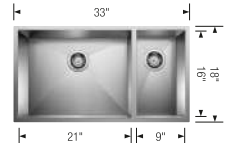

Cubed weight: 103 lbs.

Cubed weight: 106 lbs.

Cubed weight: 94 lbs.

Cubed weight: 96 lbs.

Scope of supply

- Installation instructions
- Cut-out template
- Limited Lifetime Warranty