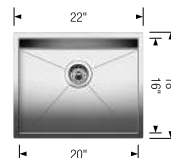

Cubed weight: 77 lbs.

Cubed weight: 61 lbs.

Cubed weight: 50 lbs.

Cubed weight: 41 lbs.

Scope of supply

- Installation instructions
- Cut-out template
- Limited Lifetime Warranty