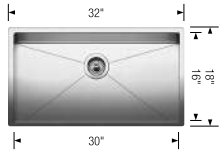

Cubed weight: 92 lbs.