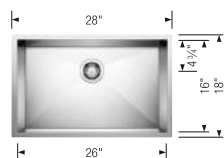

Cubed weight: 77 lbs.

Cubed weight: 61 lbs.

Cubed weight: 50 lbs.

Cubed weight: 41 lbs.

Scope of supply

- Installation instructions
- Cut-out template
- Limited Lifetime Warranty