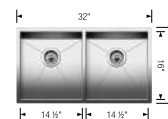

Cubed weight: 72 lbs.

Scope of supply

- Installation instructions
- Cut-out template
- Limited Lifetime Warranty