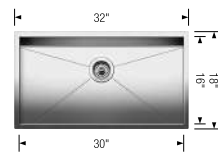

Cubed weight: 95 lbs.