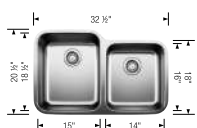

STELLAR

Stainless steel

- German engineered with 304 series, 18-gauge stainless steel
- 18/10 chrome-nickel content for excellent durability and corrosion resistance
- Rear-positioned drain location maximizes storage space under the cabinet

Minimum Cabinet Size	36"	36"	27"	36"
STELLAR	1¾"	Equal Double	Laundry	ADA
	Main bowl left			
Satin Finish	441 023	441 020	441 398	441 529
List price	$ 717	$ 681	$ 922	$ 747
Bowl depth	9/7 in	8/8 in	12 in	5.5 in

Stainless Steel Sinks

Depending on cabinet construction, a different cabinet size may be required. Consult the cabinet manufacturer.

Cubed weight: 116 lbs.

Cubed weight: 102 lbs.

Cubed weight: 59 lbs.

Cubed weight: 75 lbs.

Scope of supply

- Installation instructions
- Cut-out template
- Limited Lifetime Warranty

Optional accessories

441 093
$ 99

515 297
$ 174

517 666
$ 58

BLANCO UNIT with STELLAR

See page 108