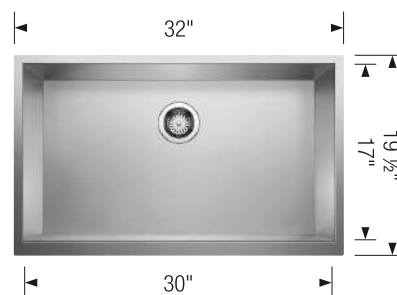

Technical drawing

Bowl depth 10 in

Depending on cabinet construction, a different cabinet size may be required. Consult the cabinet manufacturer.
Cubed weight: 100 lbs.

Optional accessories

441 093
$ 99

517 666
$ 58

441 231
$ 123

BLANCO UNIT with PRECISION R0 DURINOX

See page 105

See page 121