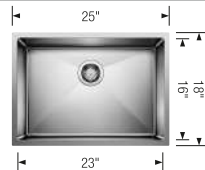

Cubed weight: 68 lbs.