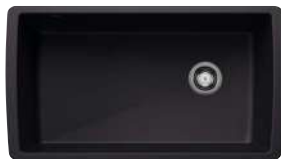

DIAMOND SILGRANIT

- Made in Canada and Germany
- Made of SILGRANIT®, premium granite composite
- Withstands heavy cookware, hot bakeware and scuff marks
- Food-safe surface protects against bacteria

Minimum Cabinet size	36"	27"
DIAMOND	Super Single	Single
Coal Black	442 916	442 906
Anthracite	441 768	440 174
Cinder	441 764	441 468
Volcano Gray	443 108	443 098
Metallic Gray	441 770	440 173
White	441 767	440 175
Soft White	443 071	443 061
Truffle	441 765	441 281
Café	441 771	440 172
List price	$ 799	$ 674
Bowl depth	9.5 in	10 in

SILGRANIT® Sinks

Depending on cabinet construction, a different cabinet size may be required. Consult the cabinet manufacturer.