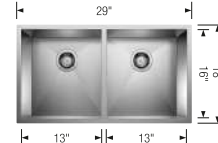

Cubed weight: 103 lbs.

Cubed weight: 106 lbs.

Cubed weight: 94 lbs.

Cubed weight: 96 lbs.

Scope of supply

- Installation instructions
- Cut-out template
- Limited Lifetime Warranty