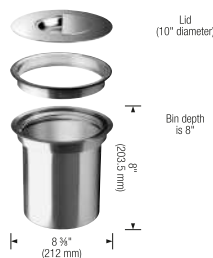

SOLON

- Ideal for food waste, can be installed flushmount or drop-in
- Frame, lid and 7 liter bin made of high-grade stainless steel
- Easy to clean and dishwasher safe
- Winner of prestigious international iF award for product design

Minimum Cabinet size	21"
SOLON	
	512471
List price	$813
Volume	7 liters

Scope of supply

Installation instructions

Installation note

- Lid Diameter: 10"
- Bin Depth: 8"
- Can be installed as drop-in or inset

Optional accessories

Waste Systems