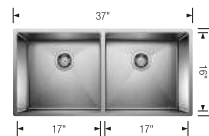

PRECISION R10

Stainless steel

- German engineered with premium 304 series, 18-gauge stainless steel
- 10 mm radius corners for easier cleaning
- X-pattern drain grooves help quickly remove water from the sink
- 18/10 chrome-nickel content for excellent durability and corrosion resistance

Minimum Cabinet size	36"	39"
PRECISION R10	1¾	Large Equal Double
	Main bowl left	
Satin Finish	515824	516219
List price	$ 2831	$ 2946
Bowl depth	10/10 in	10/10 in

Depending on cabinet construction, a different cabinet size may be required. Consult the cabinet manufacturer.

Cubed weight: 102 lbs.

Cubed weight: 114 lbs.

Scope of supply

- Installation instructions
- Cut-out template
- Limited Lifetime Warranty

Optional accessories

441 093
$ 99

224 387
$ 499

232 002
$ 354

BLANCO UNIT with PRECISION R10

See page 105

See page 120