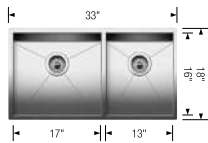

Cubed weight: 103 lbs.

Cubed weight: 106 lbs.

Cubed weight: 94 lbs.

Cubed weight: 96 lbs.

Scope of supply

- Installation instructions
- Cut-out template
- Limited Lifetime Warranty