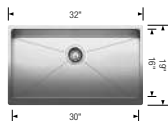

Custom cabinet installation required.
Cubed weight: 89 lbs.