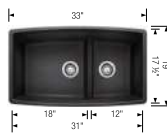

PERFORMA

SILGRANIT

- Made in Canada and Germany
- Made of SILGRANIT®, premium granite composite
- Withstands heavy cookware, hot bakeware and scuff marks
- Food-safe surface protects against bacteria
- Rear-positioned drain location for maximum usable bowl and cabinet storage

SILGRANIT® Sinks

Minimum Cabinet size	36"	36"	36"	21"
PERFORMA	Cascade	1½ Low Divide	Equal Double	Bar
	Main bowl left	Main bowl left		
Coal Black	442936	442939	442937	442938
Anthracite	440064	441312	440069	440079
Cinder	441476	441474	441473	441475
NEW Volcano Gray	443122	443125	443123	443124
Metallic Gray	440067	441309	440072	440082
White	440066	441310	440071	440081
NEW Soft White	443085	443088	443086	443087
Truffle	441291	441315	441290	441288
Café	440063	441313	440068	440078
List price	$ 1323	$ 1027	$ 978	$ 751
Bowl depth	10 in	10/10 in	10/10 in	9 in

Depending on cabinet construction, a different cabinet size may be required. Consult the cabinet manufacturer.

To prevent damage, sink must be shipped on a pallet.
Cubed weight: 104 lbs.

Cubed weight: 104 lbs.

Cubed weight: 104 lbs.

Cubed weight: 35 lbs.

Scope of supply

Installation instructions
Cut-out template
Limited Lifetime Warranty

Mesh basket

Optional accessories

Basket Strainer

240327
$ 129

Colander

222401
$ 271

Walnut Wood Cutting Board

222591
$ 310

BLANCO UNIT with PERFORMA

ARTONA

See page 100

BOTTOM II

See page 120