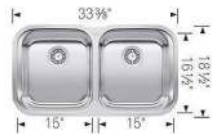

STELLAR

Stainless steel

- German engineered with 304 series, 18-gauge stainless steel
- 18/10 chrome-nickel content for excellent durability and corrosion resistance
- Rear-positioned drain location maximizes storage space under the cabinet

Minimum Cabinet Size	36"	36"	27"	36"
STELLAR	1¾"	Equal Double	Laundry	ADA
	Main bowl left			
Satin Finish	441 023	441 020	441 398	441 529
List price	$ 717	$ 681	$ 922	$ 747
Bowl depth	9/7 in	8/8 in	12 in	5.5 in

Stainless Steel Sinks

Depending on cabinet construction, a different cabinet size may be required. Consult the cabinet manufacturer.

Cubed weight: 116 lbs.

Cubed weight: 102 lbs.

Cubed weight: 59 lbs.

Cubed weight: 75 lbs.

Scope of supply

- Installation instructions
- Cut-out template
- Limited Lifetime Warranty

Optional accessories

441 093
$ 99

515 297
$ 174

517 666
$ 58

BLANCO UNIT with STELLAR

See page 108