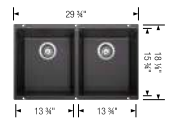

PRECIS SILGRANIT

- Made in Canada and Germany
- Made of SILGRANIT®, premium granite composite
- Withstands heavy cookware, hot bakeware and scuff marks
- Food-safe surface protects against bacteria
- Rear-positioned drain location for maximum usable bowl and cabinet storage

Minimum Cabinet size	33"	36"	36"	33"
PRECIS	Cascade	1¾	1¾ Low Divide	Equal Double
	Main bowl left	Main bowl left	Reversible	
Coal Black	442934	442926		442927
Anthracite	519450	441128	442525	516322
Cinder	519451	441479	442521	519050
Volcano Gray	527415	443118	443117	527410
Metallic Gray	519452	441130	442527	516319
White	519453	441125	442524	516320
Soft White	527406	443081	443080	527401
Truffle	519456	441296	442522	517678
Café	519457	441129	442528	516323
List price	$ 1041	$ 895	$ 895	$ 895
Bowl depth	7.87 in	9.5/9.5 in	9.5/9.5 in	8/8 in

SILGRANIT® Sinks

Depending on cabinet construction, a different cabinet size may be required. Consult the cabinet manufacturer.

Cubed weight: 95 lbs.

Cubed weight: 99 lbs.

Cubed weight: 99 lbs.

Cubed weight: 95 lbs.

Scope of supply

Installation instructions
Cut-out template
Limited Lifetime Warranty

Mesh basket

Optional accessories

Basket Strainer

240327
$ 129

Sink Grid

233542
$ 171

CapFlow Strainer Cover

517666
$ 58

BLANCO UNIT with PRECIS

LINUS

See page 103

SOLON

See page 121