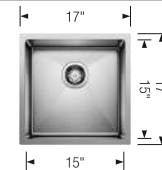

Cubed weight: 41 lbs.

Scope of supply

- Installation instructions
- Cut-out template
- Limited Lifetime Warranty