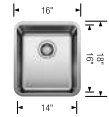

FORMERA

Stainless steel

- German engineered with premium 304 series, 18-gauge stainless steel
- 30 mm radius corners for easy cleaning
- 18/10 chrome-nickel content for excellent durability and corrosion resistance
- Rear-positioned drain location for maximum usable bowl and cabinet storage

Minimum Cabinet size	33"	30"	21"
FORMERA	28	25	Bar
Satin Finish	442 765	442 766	442 767
List price	$ 738	$ 484	$ 420
Bowl depth	9 in	9 in	9 in

Depending on cabinet construction, a different cabinet size may be required. Consult the cabinet manufacturer.

Cubed weight: 95 lbs.

Cubed weight: 75 lbs.

Cubed weight: 37 lbs.

Scope of supply

- Installation instructions
- Cut-out template
- Limited Lifetime Warranty

Optional accessories

441 093
$ 99

237 141
$ 166

517 666
$ 58

BLANCO UNIT with FORMERA

See page 108

See page 120