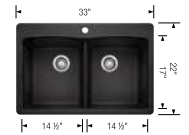

DIAMOND SILGRANIT

- Made in Canada and Germany
- Made of SILGRANIT®, premium granite composite
- Withstands heavy cookware, hot bakeware and scuff marks
- Food-safe surface protects against bacteria
- Rear-positioned drain location for maximum usable bowl and cabinet storage

SILGRANIT® Sinks

Minimum Cabinet size	36"	36"	36"
DIAMOND	1¼ Dual Mount	1½ Dual Mount	Equal Double Dual Mount
	Main bowl left	Main bowl left	
Coal Black	442908	442907	442912
Anthracite	440215	440199	440220
Cinder	441465	441464	441466
Volcano Gray	443100	443099	443104
Metallic Gray	440214	440198	440219
White	440216	440200	440221
Soft White	443063	443062	443067
Truffle	441283	441282	441285
Café	440213	440197	440218
List price	$ 806	$ 786	$ 746
Bowl depth	9.5/8 in	9.5/8 in	9.5/9.5 in

Depending on cabinet construction, a different cabinet size may be required. Consult the cabinet manufacturer.

4 additional knock-out holes
Cubed weight: 111 lbs.

3 additional knock-out hole
Cubed weight: 122 lbs.

4 additional knock-out holes
Cubed weight: 111 lbs.

Scope of supply

- Sink clips
- Installation instructions
- Cut-out template
- Limited Lifetime Warranty

Optional accessories

240327
$ 129

231342
$ 168

440228
$ 190

BLANCO UNIT with DIAMOND

See page 100

See page 120