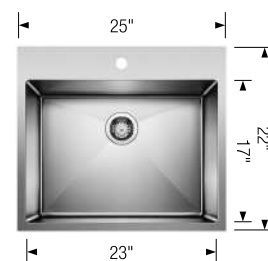

Technical drawing

Bowl depth 12 in

Depending on cabinet construction, a different cabinet size may be required. Consult the cabinet manufacturer.

Cubed weight: 58 lbs.

Stainless Steel
Sinks

Optional accessories

441 093
$ 99

234771
$ 174

517 666
$ 58

BLANCO UNIT with QUATRUS R15 Laundry

See page 99