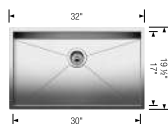

PRECISION R0

Stainless steel

- German engineered with premium 304 series, 18-gauge stainless steel
- 10 mm radius corners for easier cleaning
- X-pattern drain grooves help quickly remove water from the sink
- 18/10 chrome-nickel content for excellent durability and corrosion resistance

Minimum Cabinet size	36"
PRECISION R0	
satin polish	513 439
List price	$ 4534
Bowl depth	10 in

Scope of supply

Installation instructions
Limited Lifetime Warranty
Installation note:

Custom cabinet installation required.
Cubed weight: 94 lbs.

Optional accessories

441 093
$ 99

221 018
$ 214

517 666
$ 58

BLANCO UNIT with PRECISION R0

See page 105

See page 121