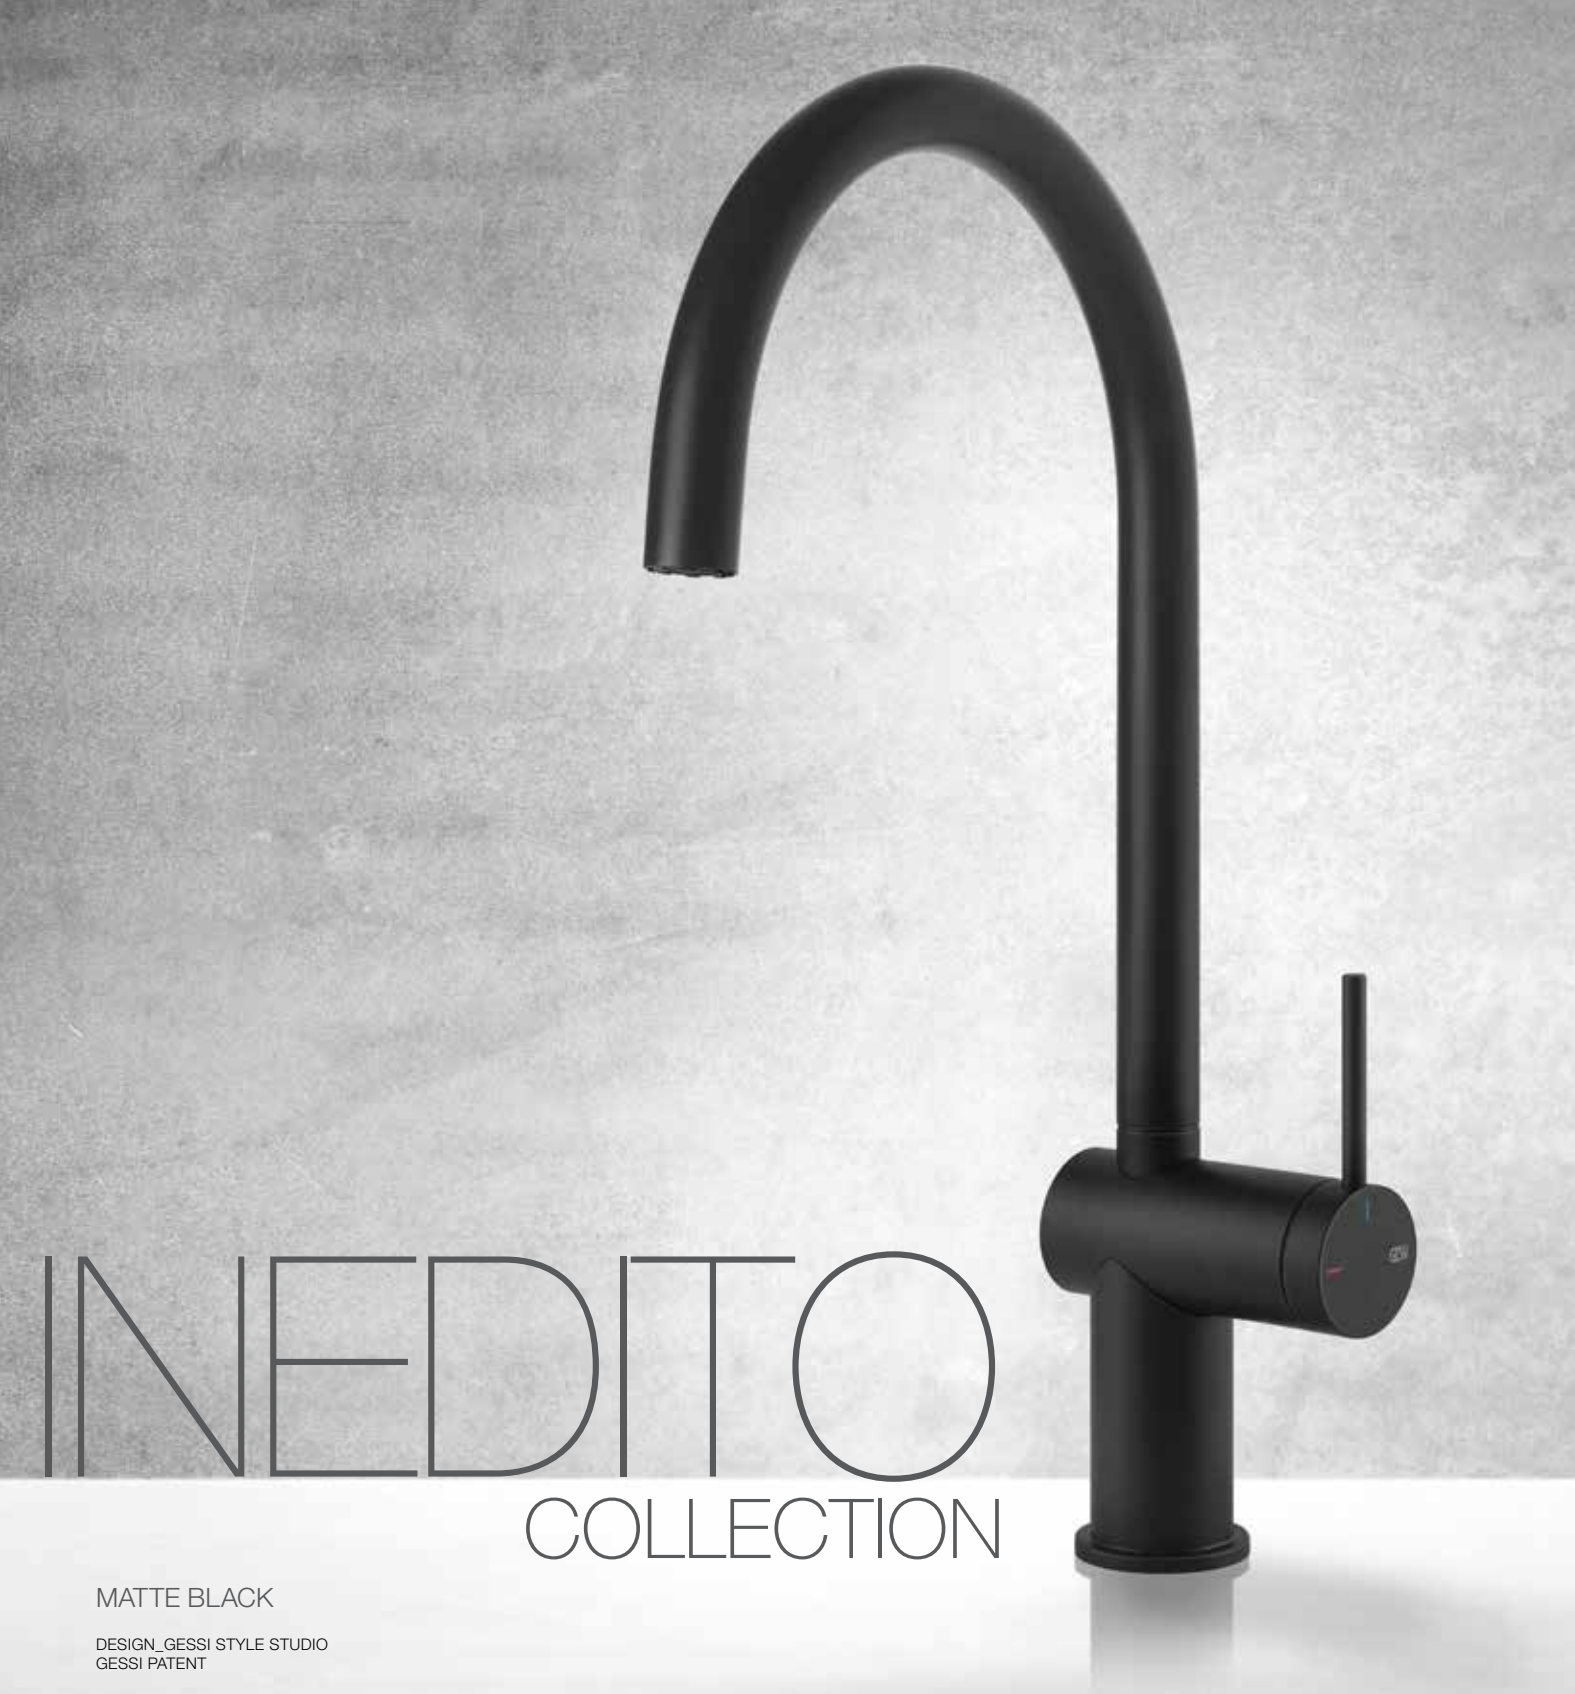

INEDITO

COLLECTION

MATTE BLACK

DESIGN_GESSI STYLE STUDIO
GESSI PATENT