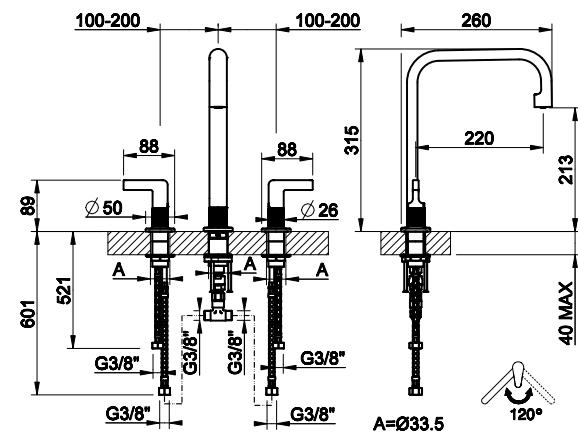

INCISO COLLECTION

58701

Rubinetto tre fori
Three hole mixer
Mélangeur trois trous
Dreiloch-Mischer

3 x Ø33,5 mm

120°

Precios MXN

58701	031	Chrome	$ 42,107
58701	149	Finox	$ 56,853
58701	706	Black Metal	$ 74,997
58701	707	Black Metal Brushed	$ 79,190
58701	030	Copper	$ 74,997
58701	708	Copper Brushed	$ 79,190
58701	710	Brass	$ 74,997
58701	727	Brass Brushed	$ 79,190
58701	735	Warm Bronze	$ 74,997
58701	726	Warm Bronze Brushed	$ 79,190
58701	299	Matte Black	$ 56,853
58701	187	Aged Bronze	$ 79,190
58701	713	Antique Brass	$ 79,190
58701	246	Gold	$ 79,190