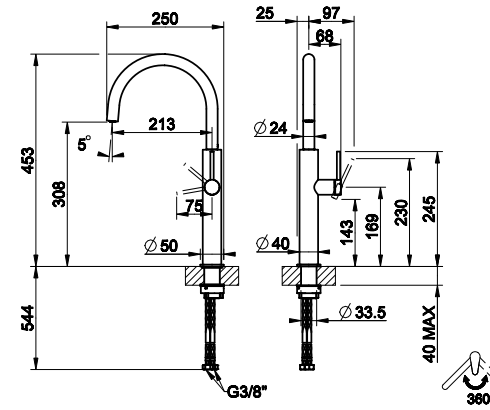

60016

Miscelatore monocomando
Sink mixer
Mitigeur
Einhebelmischer

- Ø33,5 mm
- 360°
- Ø25mm

Precios MXN

60016	239	Steel Brushed	$ 31,806
60016	707	Black Metal Brushed	$ 53,456
60016	708	Copper Brushed	$ 53,456
60016	726	Warm Bronze Brushed	$ 53,456
60016	727	Brass Brushed	$ 53,456
60016	299	Matte Black	$ 42,938