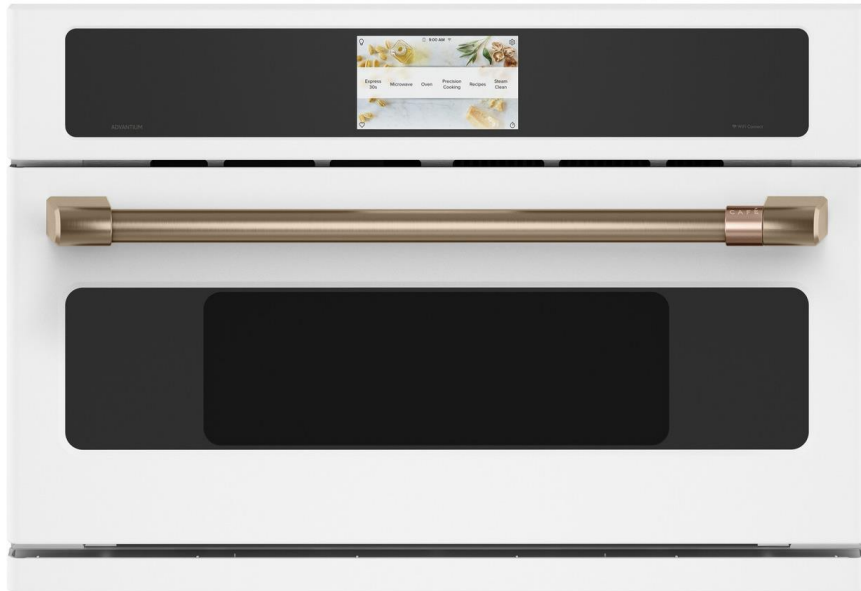

CSB913P4NW2
HORNO ELECTRICO 30"
76CM

C A F É
DISTINCT BY DESIGN™

-15%

~~USD $5,799 iva incluido~~
USD $4,929 iva incluido

0 PZA