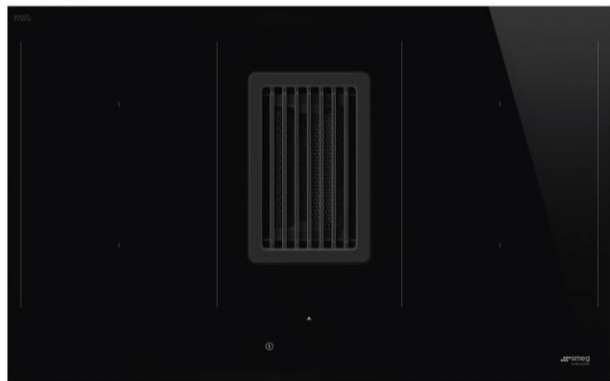

Parrillas de inducción

Modelo: HOB482D2
Voltaje: 220V, 60Hz.
Clavija: NO (llega con puntas)
Conexión: 2 fases y tierra física
Pastilla: 2*40A
Se recomienda empalme puntas con puntas. Opcional clavija y contacto 3 hilos 220v nema.
Material extra :

Costo de instalación: $1,044

*Accesorios no incluidos

* FLTSTDHOB2

carbon filters

* GRILLPLATE

Universal griddle for induction, gas, ceramic and electric hobs. Non-stick surface ideal for cooking meat, cheese and vegetables. Dimensions: 410 x 240 mm.