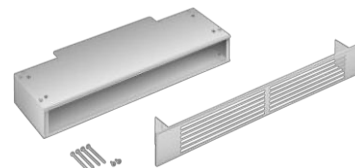

Modelo: * GRIX6H
Precio: $2,990.00
Línea: Universal
Color: Negro
Descripción: Kit de purificación

*Accesorio no incluido