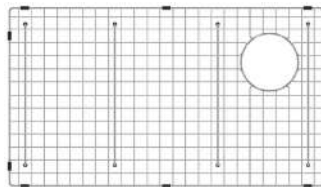

KBG-UN1-30**
Stainless Steel Kitchen Sink
Bottom Grid
27 5/8" x 15 5/8" x 7/8"

Precio: $58.00 USD