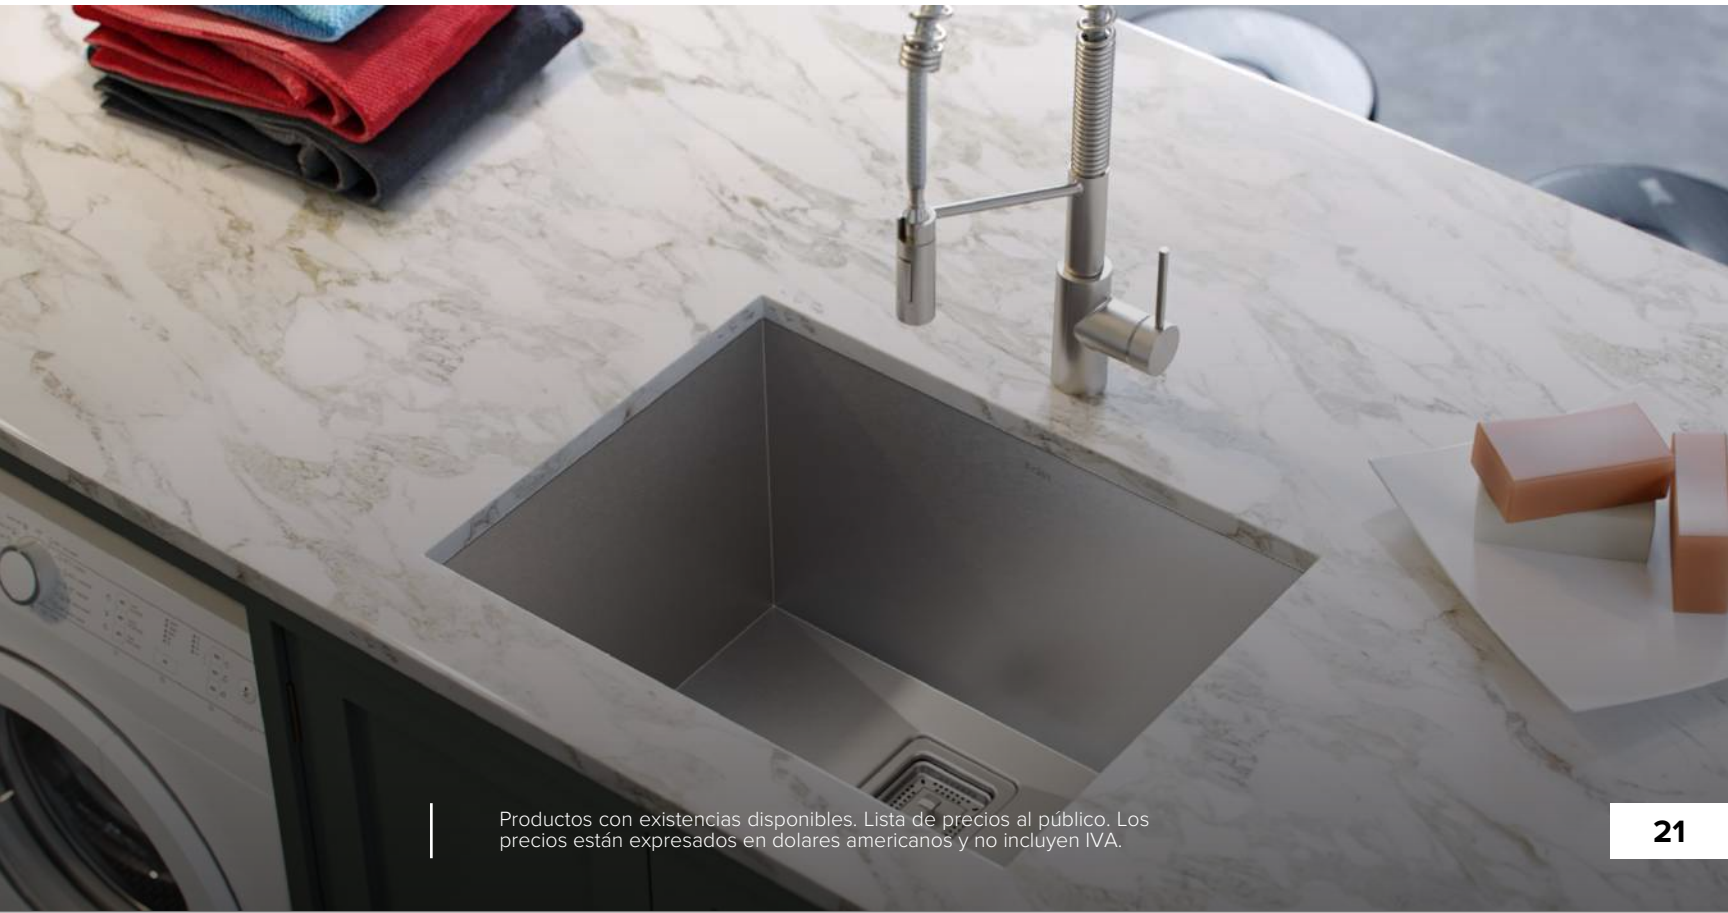

Productos con existencias disponibles. Lista de precios al público. Los precios están expresados en dolares americanos y no incluyen IVA.