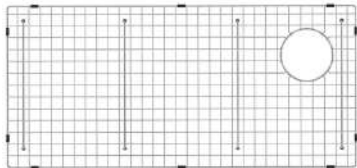

KITCHEN ACCESSORIES BOOST THE FUNCTIONALITY OF YOUR KITCHEN

KBG-UN1-36**
Stainless Steel Kitchen Sink
Bottom Grid
33 5/8" x 15 5/8" x 7/8"

Precio: $68.00 USD