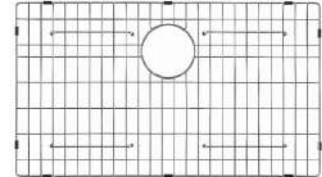

KBG-100-30**
Stainless Steel Kitchen Sink
Bottom Grid
27 1/2" x 15 3/4" x 1 1/8"

Precio: $75.00 USD