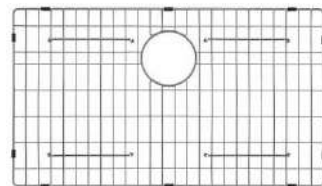

KBG-200-36**
Stainless Steel Kitchen Sink Bottom Grid

Precio: $80.00 USD