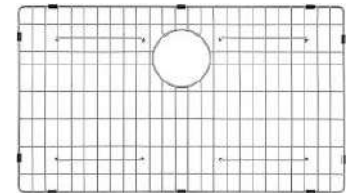

KBG-200-30**
Stainless Steel Kitchen Sink Bottom Grid

Precio: $74.00 USD