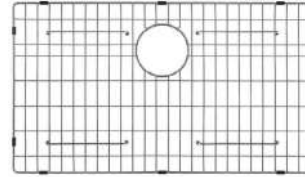

KBG-100-28**
Stainless Steel Kitchen Sink
Bottom Grid
25 5/8" x 16 5/8" x 7/8"

Precio: $62.00 USD