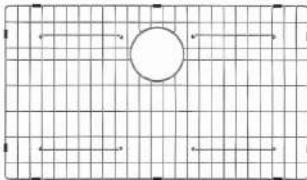

KBG-100-32**
Stainless Steel Kitchen Sink
Bottom Grid
29 1/2" x 16 5/8" x 1 1/8"

Precio: $81.00 USD