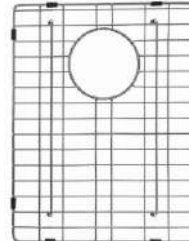

KBG-203-36-2**
Stainless Steel Kitchen Sink
Bottom Grid
15 5/8" x 12 1/2" x 1 3/8"

Precio: $51.00 USD