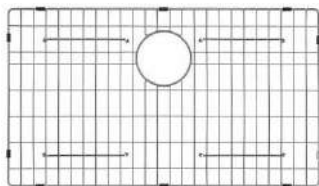

KBG-200-33**
Stainless Steel Kitchen Sink Bottom Grid

Precio: $76.00 USD