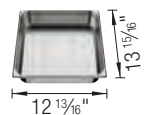

OPTIONAL ACCESSORIES

INTEOS Large Tray

443339

NEW