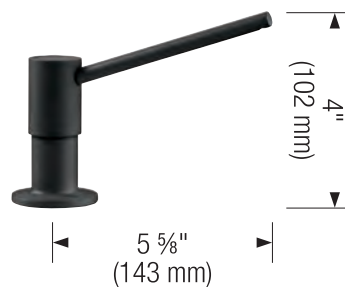

TECHNICAL DRAWING

1 3/8" hole required for installation

SCOPE OF SUPPLY

- Mounting hardware