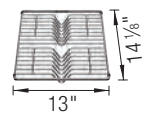

INTEOS Dish Rack

443342

NEW