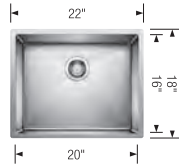

Bowl depth

10 in

10 in

10 in

8 in

SPECIFICATIONS

Product weight: 18 lbs

Product weight: 18 lbs