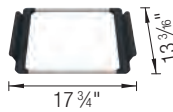

NEW
INTEOS Accessory Frame