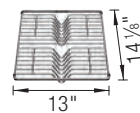

INTEOS Dish Rack

443342

NEW