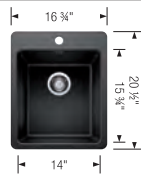

LIVEN BAR

	Coal Black	443234
	Anthracite	443235
	Cinder	443236
	Volcano Gray	443240
	White	443237
	Soft White	443241
	Truffle	443238
	Café	443239

Minimum cabinet size	21"
Bowl depth	8 in