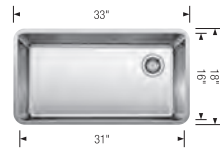

SPECIFICATIONS

Product weight: 18 lbs

Product weight: 38 lbs

Product weight: 16 lbs

SCOPE OF SUPPLY

Installation instructions, Cut-out template, Undermount clips, Limited Lifetime Warranty

COMPATIBLE GRIDS

Sink Grid
237681

Sink Grid (Large Bowl)
237144

Sink Grid
237143

Foldable Grid
238483

Sink Grid (Small Bowl)
237145

Foldable Grid
238483