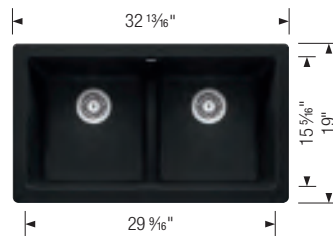

COMPATIBLE GRIDS

Sink Grid
239955

Floating Sink Grid
233530

TECHNICAL DRAWING

Bowl depth 9 in; Product weight:
38 lbs
Minimum cabinet size: 33"

OPTIONAL ACCESSORIES

Beech Cutting Board
235010

CapFlow Strainer Cover
517666