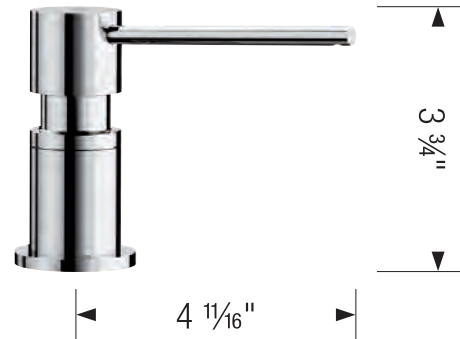

TECHNICAL DRAWING

1 3/8" hole required for installation

SCOPE OF SUPPLY

- Mounting hardware