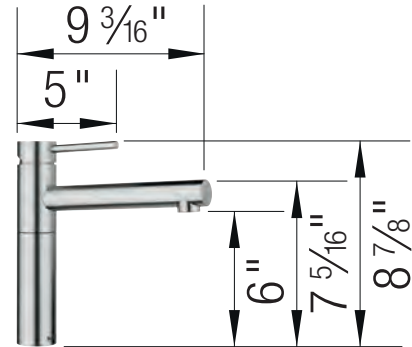

	PVD Steel	527569
---	-----------	--------

	Satin Gold	527571
---	------------	--------

TECHNICAL DRAWING

SCOPE OF SUPPLY

- Color-coded hot and cold supply lines
- 3/8" compression fittings
- All faucet parts required for installation