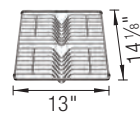

INTEOS Dish Rack

443342