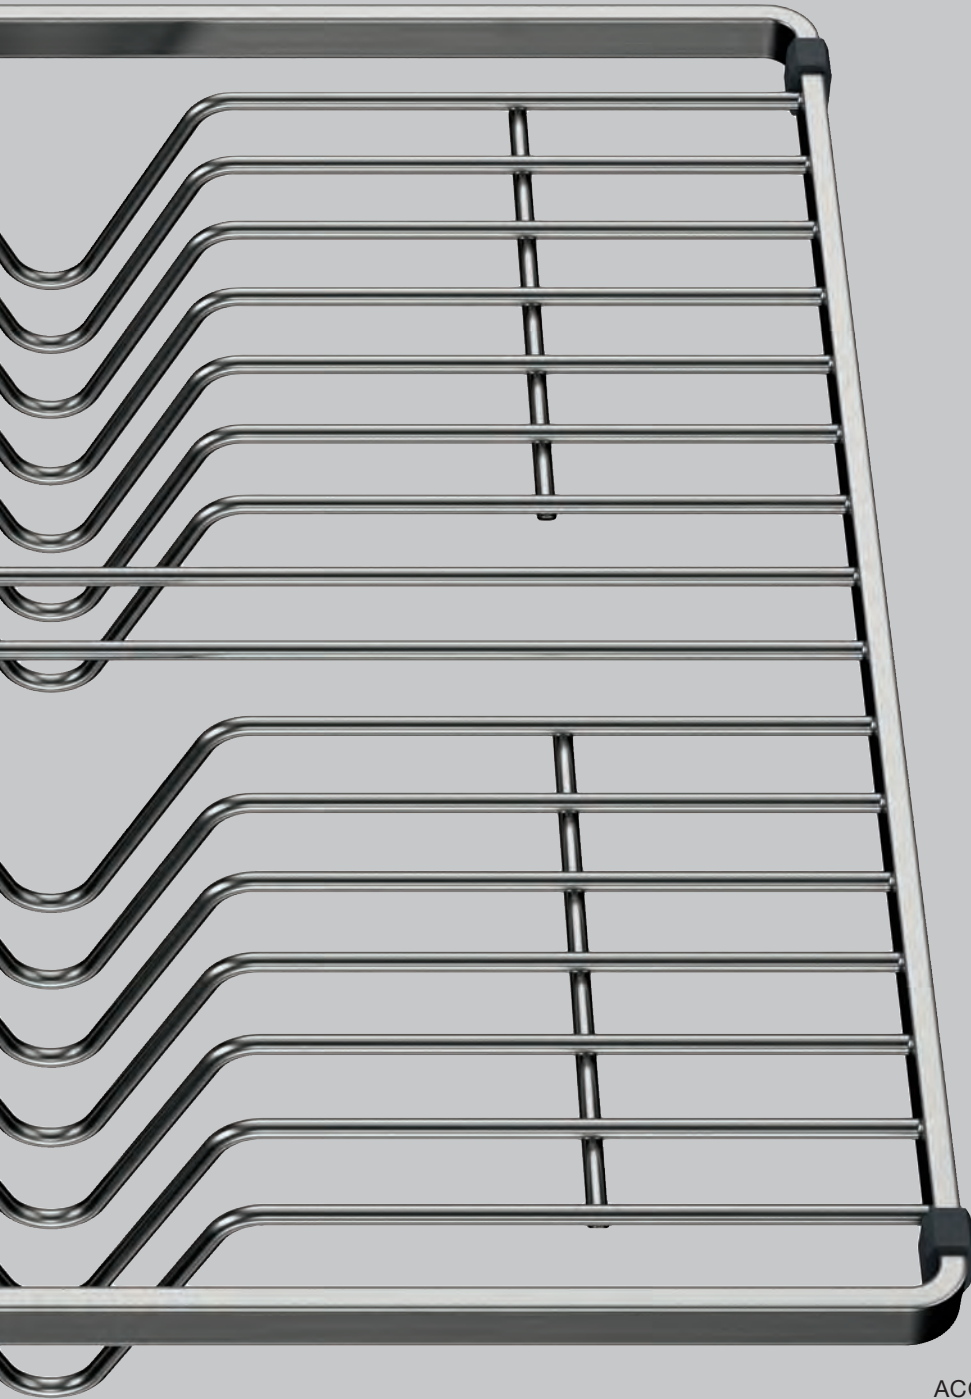

8 ACCESSORIES

ACCESSORIES FOR FAUCET FILTERS	157
ACCESSORIES FOR SINKS	152, 153, 154, 155, 156
ACCESSORIES FOR WASTE SYSTEMS	158, 159, 160
KITCHEN ACCESSORIES	161, 162, 163, 164, 165, 166, 167, 168, 169
SINK CLEANERS	170

BLANCO 151