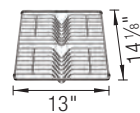

INTEOS Dish Rack

443342