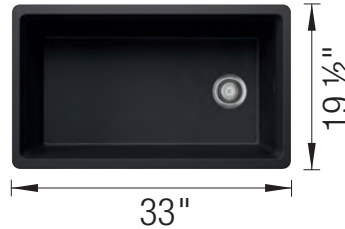

SCOPE OF SUPPLY

Includes bridge cutting board, accessories holder and large colander

NEW
INTEOS Cutting Board

NEW
INTEOS Accessory Frame

NEW
INTEOS Large Colander

TECHNICAL DRAWING

Bowl depth 9 in
Installation on a wooden frame,
no clips required. Please refer to
installation instructions.
Reversible sink
Minimum cabinet size: 36"