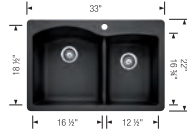

● Coal Black
● Anthracite
● Cinder
● Volcano Gray
● White
● Soft White
● Truffle
● Café

442908
440215
441465
443100
440216
443063
441283
440213

442912
440220
441466
443104
440221
443067
441285
440218

Minimum cabinet size
Bowl depth

36"
9.5/8 in

36"
9.5/9.5 in