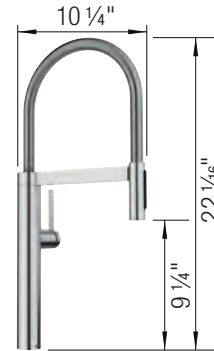

TECHNICAL DRAWING

SCOPE OF SUPPLY

- Color-coded hot and cold supply lines
- 3/8" compression fittings
- All faucet parts required for installation

OPTIONAL ACCESSORIES

SUGGESTED SOAP DISPENSER

LATO soap dispenser

See page 137