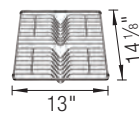

INTEOS Dish Rack

443342