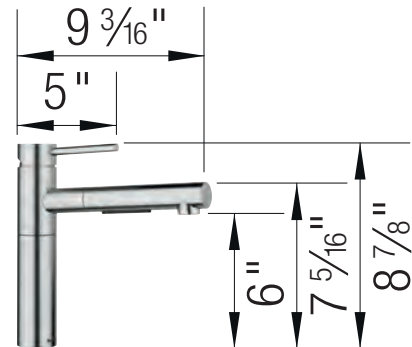

TECHNICAL DRAWING

SCOPE OF SUPPLY

- Color-coded hot and cold supply lines
- 3/8" compression fittings
- All faucet parts required for installation

OPTIONAL ACCESSORIES

SUGGESTED SOAP DISPENSER

LATO soap dispenser

See page 137

Dimensions and drawings with cut-out details available at blanco.com