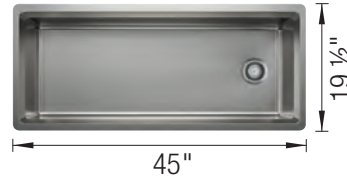

NEW
INTEOS Accessory Tray Frame

NEW
INTEOS Large Colander

NEW
INTEOS Cutting Board

TECHNICAL DRAWING

Bowl depth 9 in
Installation on a wooden frame,
no clips required. Please refer to
installation instructions.
Reversible sink
Minimum cabinet size: 48"