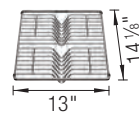

INTEOS Dish Rack

443342