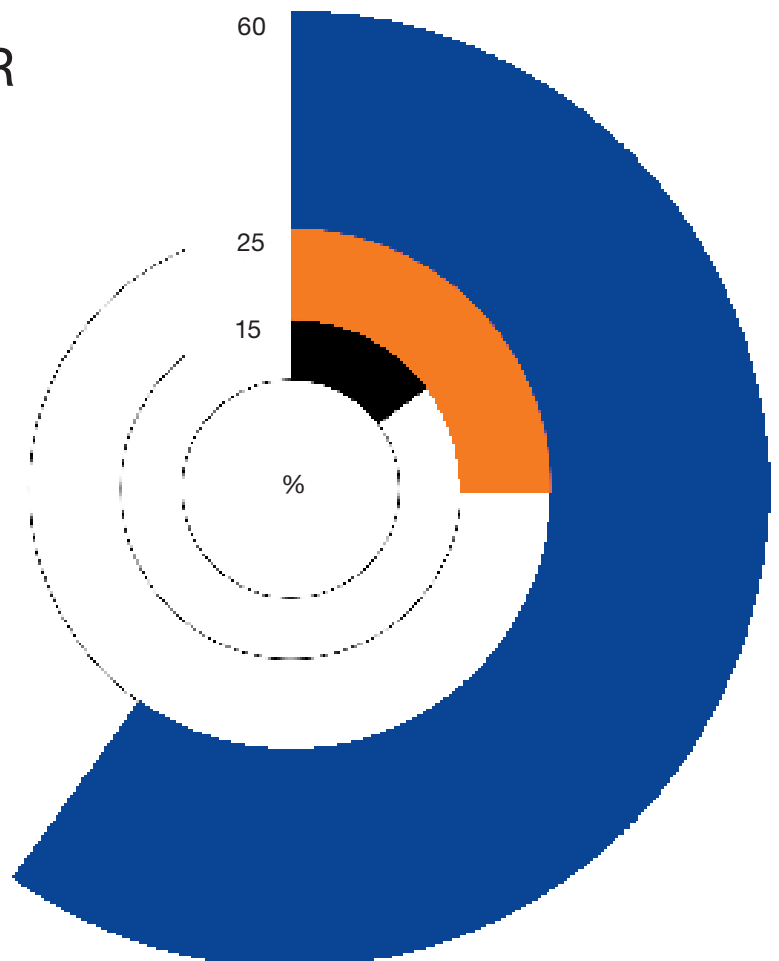

THE WATER PLACE

is the most used area in the kitchen. Each BLANCO UNIT is designed to optimize this space.

60%

KITCHEN WATER PLACE

25%
15%

stove
other

- Getting water
- Prepping
- Washing & cleaning
- Washing your hands
- Disposal & organization