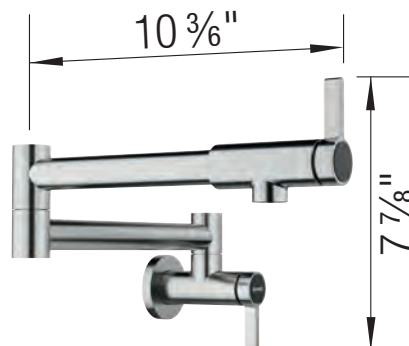

TECHNICAL DRAWING

SCOPE OF SUPPLY

- All faucet parts required for installation

OPTIONAL ACCESSORIES

SUGGESTED SOAP DISPENSER