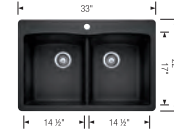

● Coal Black
● Anthracite
● Cinder
● Volcano Gray
● White
● Soft White
● Truffle
● Café

442908
440215
441465
443100
440216
443063
441283
440213

442912
440220
441466
443104
440221
443067
441285
440218

Minimum cabinet size
Bowl depth

36"
9.5/8 in

36"
9.5/9.5 in