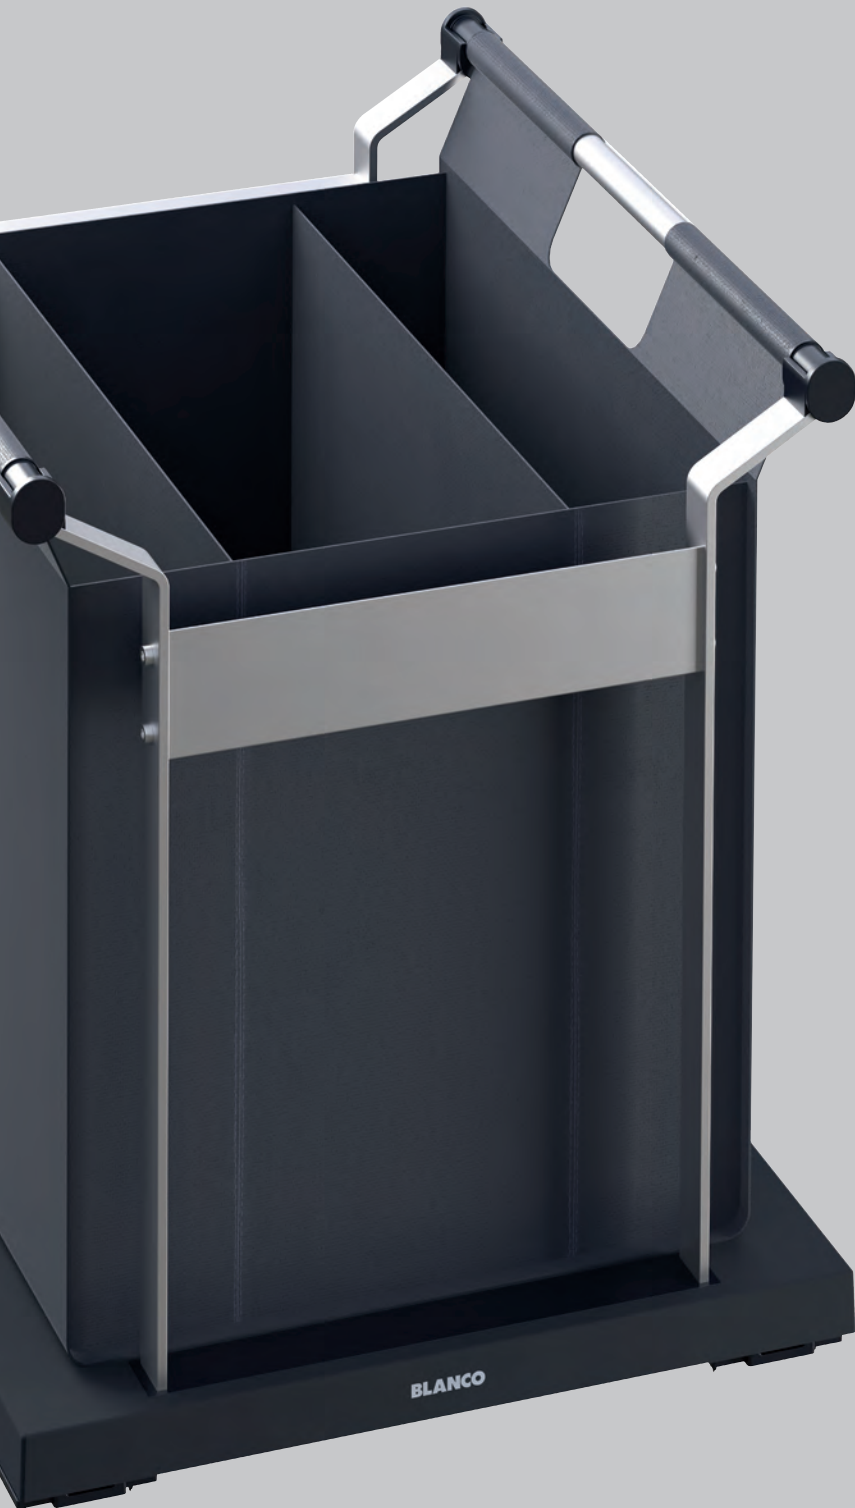

7 BASE CABINET ORGANIZATION & WASTE SYSTEMS

7.1 FOOD WASTE DISPOSER	144-145
FWD MAX	144
FWD MEDIUM	145
7.2 ORGA & WASTE	146-147
BOTTON II	146
SOLO	147
7.3 ORGA SYSTEMS	148-150
INTEOS ORGANIZER XL	149
STORAGE CADDY	150
UNIVERSAL BAG XL	148