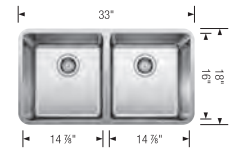

SPECIFICATIONS

Product weight: 18 lbs

Product weight: 38 lbs

Product weight: 16 lbs

SCOPE OF SUPPLY

Installation instructions, Cut-out template, Undermount clips, Limited Lifetime Warranty

COMPATIBLE GRIDS

Sink Grid
237681

Sink Grid (Large Bowl)
237144

Sink Grid
237143

Foldable Grid
238483

Sink Grid (Small Bowl)
237145

Foldable Grid
238483