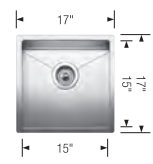

SPECIFICATIONS

Product weight: 18 lbs

Product weight: 18 lbs

Product weight: 10 lbs

Product weight: 10 lbs

SCOPE OF SUPPLY

Installation instructions, Cut-out template, Limited Lifetime Warranty

Sink Grid
516271

Sink Grid (Large Bowl)
223190

Sink Grid (Small Bowl)
223189

Sink Grid
223200

COMPATIBLE GRIDS

Foldable Grid
238483

Foldable Grid
238483