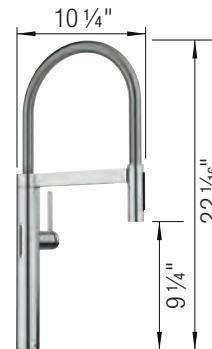

TECHNICAL DRAWING

SCOPE OF SUPPLY

- Color-coded hot and cold supply lines
- 3/8" compression fittings
- All faucet parts provided for installation, including 6C batteries and AC adapter
- All faucet parts required for installation

OPTIONAL ACCESSORIES

SUGGESTED SOAP DISPENSER

LATO soap dispenser

See page 137

Dimensions and drawings with cut-out details available at blanco.com