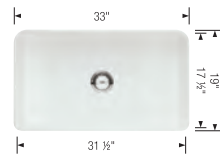

Bowl depth

9.25 in

9.25 in

SPECIFICATIONS

Product weight: 86 lbs

Product weight: 77 lbs

Installation instructions, Limited Lifetime Warranty

Planning Note: