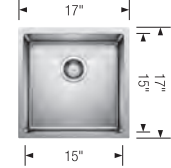

21"

Bowl depth

10 in

10 in

10 in

8 in

SPECIFICATIONS

Product weight: 22 lbs