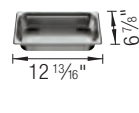

INTEOS Small Colander

443340