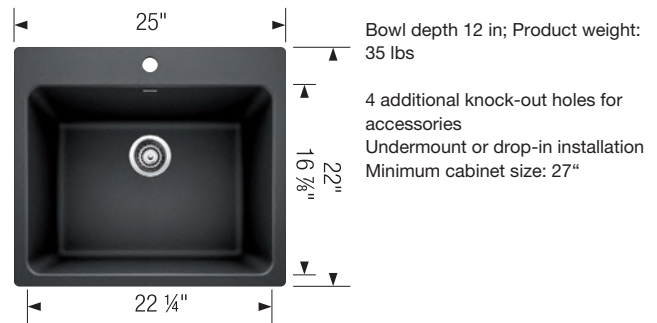

COMPATIBLE GRIDS

TECHNICAL DRAWING

OPTIONAL ACCESSORIES

Stainless Steel Laundry Rack
234771

CapFlow Strainer Cover
517666

BLANCOCLEAN Silgranit Cleaner
406200

BLANCO UNIT WITH LIVEN LAUNDRY

ARTONA

See page 122

Storage Caddy 20

See page 150