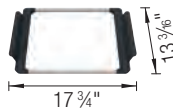

NEW
INTEOS Accessory Frame