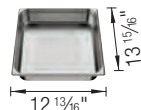

NEW
INTEOS Large Colander