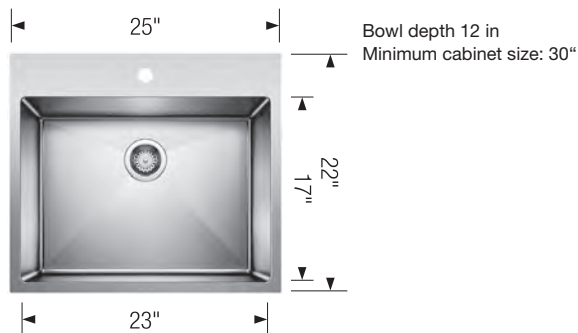

COMPATIBLE GRIDS

TECHNICAL DRAWING