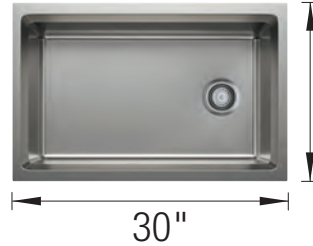

TECHNICAL DRAWING

Bowl depth 9 in
Installation on a wooden frame,
no clips required. Please refer to
installation instructions.
Reversible sink
Minimum cabinet size: 33"

COMPATIBLE GRIDS

INTEOS Grid 30
443344