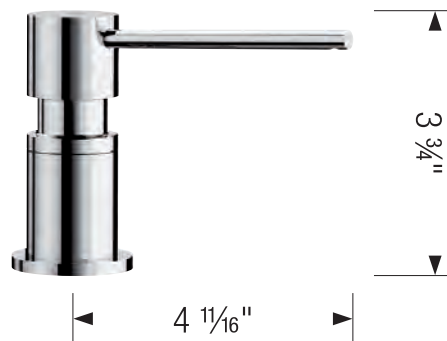

	Satin Dark Steel	527743
	PVD Steel	402299
	Satin Gold	526699

COLOR FINISH

	Matte Black	443031
---	-------------	--------

METAL FINISH

	Chrome	402298
---	--------	--------

TECHNICAL DRAWING

1 3/8" hole required for installation