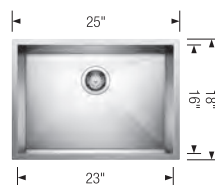

Sink Grid
233953

Foldable Grid
238483

TECHNICAL DRAWING

Bowl depth
Minimum cabinet size: 27"

OPTIONAL ACCESSORIES

CapFlow Strainer Cover
517666

BLANCOCLEAN Stainless
Steel Cleaner
406201

BLANCO UNIT WITH QUATRUS R0 ADA