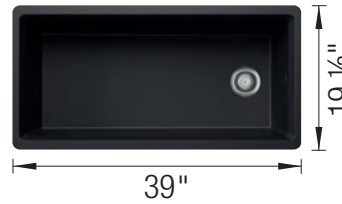

SCOPE OF SUPPLY

Includes bridge cutting board, accessories holder and large colander

NEW
INTEOS Cutting Board

NEW
INTEOS Accessory Frame

NEW
INTEOS Large Colander

TECHNICAL DRAWING

Bowl depth 9 in
Installation on a wooden frame,
no clips required. Please refer to
installation instructions.
Reversible sink.
Minimum cabinet size: 39"