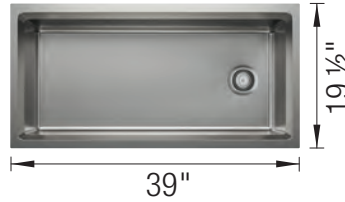

TECHNICAL DRAWING

Bowl depth 9 in
Installation on a wooden frame,
no clips required. Please refer to
installation instructions.
Reversible sink
Minimum cabinet size: 42"

COMPATIBLE GRIDS

INTEOS Grid 39
443346