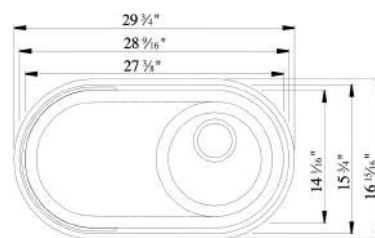

Bowl depth 7 in
Minimum cabinet size: 33"

OPTIONAL ACCESSORIES

Universal Bag XL 40

527669

Storage Caddy 20

527667

OOVALON Drain & Accessory Bundle, Stainless Steel

443405