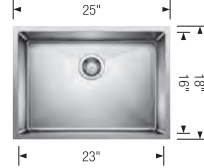

21"

Bowl depth

10 in

10 in

10 in

8 in

SPECIFICATIONS

Product weight: 22 lbs