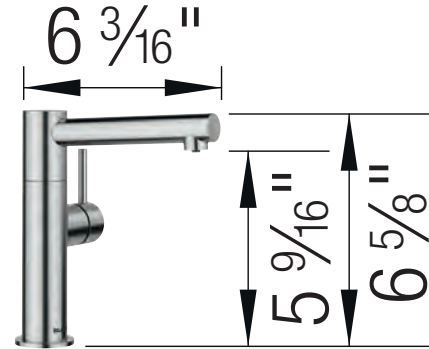

TECHNICAL DRAWING

SCOPE OF SUPPLY

- Blue cold and RO supply lines
- 3/8" compression fittings
- All faucet parts required for installation
- Filter not included

OPTIONAL ACCESSORIES

Filter Starter Set Soft L 443274	Filter Starter Set Microplastic S 443275	Filter Flowmeter 443276

SUGGESTED SOAP DISPENSER

LATO soap dispenser

See page 137