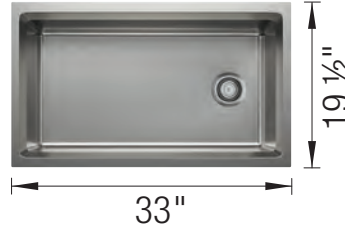

NEW
INTEOS Cutting Board

NEW
INTEOS Accessory Frame

NEW
INTEOS Large Colander

TECHNICAL DRAWING

Bowl depth 9 in
Installation on a wooden frame,
no clips required. Please refer to
installation instructions.
Reversible sink
Minimum cabinet size: 36"