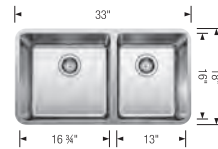

SPECIFICATIONS

Product weight: 18 lbs

Product weight: 38 lbs

Product weight: 16 lbs

SCOPE OF SUPPLY

Installation instructions, Cut-out template, Undermount clips, Limited Lifetime Warranty

COMPATIBLE GRIDS

Sink Grid
237681

Sink Grid (Large Bowl)
237144

Sink Grid
237143

Foldable Grid
238483

Sink Grid (Small Bowl)
237145

Foldable Grid
238483