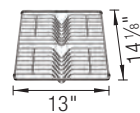

INTEOS Dish Rack

443342

NEW