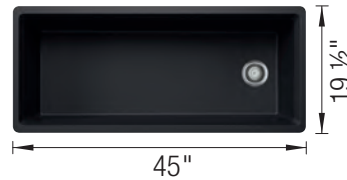

SCOPE OF SUPPLY

Includes bridge cutting board, accessories holder and large colander

NEW
INTEOS Cutting Board

NEW
INTEOS Accessory Frame

NEW
INTEOS Large Colander

TECHNICAL DRAWING

Bowl depth 9 in
Installation on a wooden frame,
no clips required. Please refer to
installation instructions.
Reversible sink
Minimum cabinet size: 48"