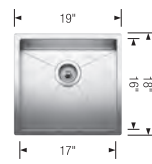

SPECIFICATIONS

Product weight: 18 lbs

Product weight: 18 lbs

Product weight: 10 lbs

Product weight: 10 lbs

SCOPE OF SUPPLY

Installation instructions, Cut-out template, Limited Lifetime Warranty

Sink Grid
516271

Sink Grid (Large Bowl)
223190

Sink Grid (Small Bowl)
223189

Sink Grid
223200

COMPATIBLE GRIDS

Foldable Grid
238483

Foldable Grid
238483