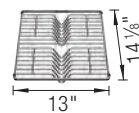

INTEOS Dish Rack

443342

NEW