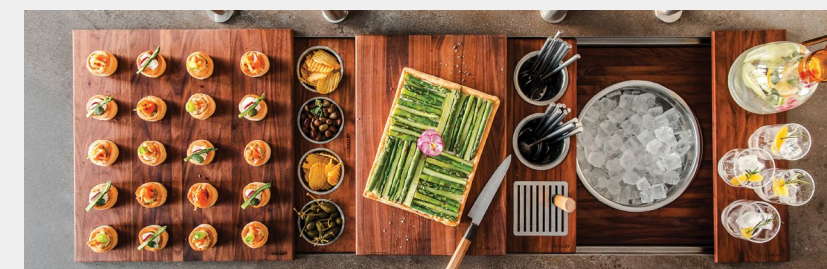

A Better Way.

PREPARE STATION

COOK STATION

SERVE STATION

ENTERTAIN STATION

CLEAN STATION

Easy & Efficient

Create a deliciously fresh salad in no time! Easily rinse and strain your vegetables in the Colander. Simply chop your vegetables on the Cutting Board and rake the scraps into the Workstation basin below. Effortlessly slide out the Mixing Bowl next to and just below the Cutting Board. Scrape the finished salad ingredients into the Mixing Bowl, add your favorite salad dressing, and bon appétit!

Convenient & Enjoyable

Enjoy a meal together at the Galley! Place a variety of Serving Boards in the Workstation to set out your favorite cheeses and hors d'oeuvres. Drop in the Serve Basin, fill it with ice and add the Upper Deck for glassware to create a multi-level beverage station. Utilize the Drying Rack and Utensil Caddy for plates, flatware and napkins. You're ready to serve and entertain. Cheers!