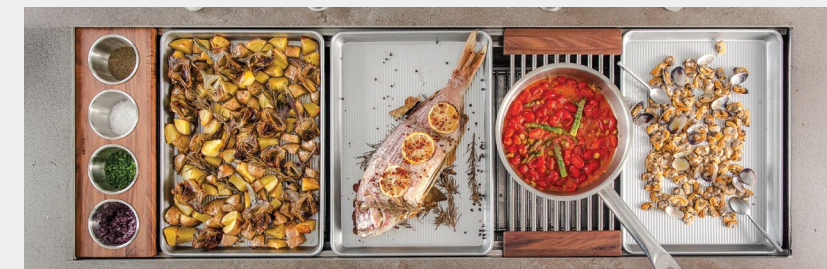

A Better Way.

PREPARE STATION

COOK STATION

SERVE STATION

ENTERTAIN STATION

CLEAN STATION

Easy & Efficient

Create a deliciously fresh salad in no time! Easily rinse and strain your vegetables in the Colander. Simply chop your vegetables on the Cutting Board and rake the scraps into the Workstation basin below. Effortlessly slide out the Mixing Bowl next to and just below the Cutting Board. Scrape the finished salad ingredients into the Mixing Bowl, add your favorite salad dressing, and bon appétit!