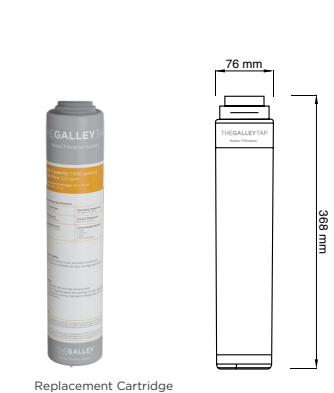

RFC-79-HF

Replacement Cartridge

$245 USD

IWTF-D

Tap with Filtration

Modelo	Precio
IWTF-D-PSS-HF	$2,845 USD
IWTF-D-MSS-HF	$2,845 USD
IWTF-D-GSS-HF	$3,795 USD
IWTF-D-BSS-HF	$3,795 USD
IWTF-D-YSS-HF	$2,795 USD
IWTF-D-ZSS-HF	$2,795 USD

Polished (PSS)
Matte (MSS)

PVD Gun Metal Gray (GSS)
PVD Satin Black (BSS)

IWT-D

Tap

Modelo	Precio
IWT-D-PSS-HF	$2,525 USD
IWT-D-MSS-HF	$2,525 USD
IWT-D-GSS-HF	$3,475 USD
IWT-D-BSS-HF	$3,475 USD
IWT-D-YSS-HF	$3,475 USD
IWT-D-ZSS-HF	$3,475 USD

PVD Brushed Gold (YSS)
PVD Burnished Bronze (ZSS)