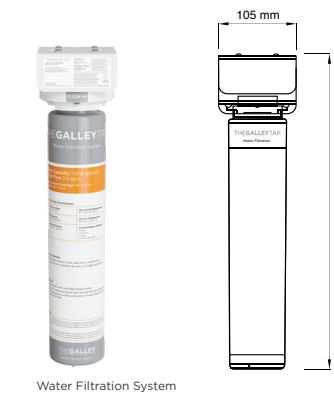

Water Filtration System

IWF-79-HF

Water Filtration System

$420 USD