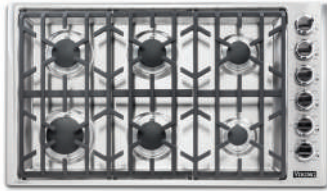

VGSU53616B

30" and 36"W. Gas Cooktops

- **NEW** Black Chrome™ Knobs ship standard
- **Exclusive** SureSpark™ Ignition System for all burners
- Sealed burners with brass flame ports, removable porcelain/cast iron caps, and automatic ignition/re-ignition
- **VGSU53015B**
  - 30"W. cooktop - 5 burner
  - Left front - 18,000 BTU high
  - Left rear - 12,000 BTU high
  - Center - 12,000 BTU high
  - Right rear - 8,000 BTU high
  - Right front - 6,000 BTU high
  - Spill collection area holds 8 cups of liquid spills
- **VGSU53616B**
  - 36"W. cooktop - 6 burner
  - Left front - 18,000 BTU high
  - Left rear - 10,000 BTU high
  - Center front, center rear - 12,000 BTU high
  - Right rear - 8,000 BTU high
  - Right front - 6,000 BTU high
  - Spill collection area holds 11 cups of liquid spills
- All burners have simmer setting
- Natural gas standard; for LP/propane, recommend factory conversion or conversion kit accessory

Model	Finish	Description	USD	WT lb (kg)
VGSU53015B (NAT)	SS	30"W. 5 Burner Cooktop – 5 Series	$3,497	67 (30.2)
VGSU53015B (LP)	SS	30"W. 5 Burner Cooktop – 5 Series	$3,497	67 (30.2)
VGSU53616B (NAT)	SS	36"W. 6 Burner Cooktop – 5 Series	$3,859	80 (36)
VGSU53616B (LP)	SS	36"W. 6 Burner Cooktop – 5 Series	$3,859	80 (36)

ACCESSORIES

Model	Finish	Description	USD	WT lb (kg)
WRGVGC	N/A	Wok Ring for VGSU	$226	1 (0.5)
LPKVGC	N/A	LP/Propane Conversion Kit	$226	1 (0.5)
NATVGC	N/A	Natural Conversion Kit	$226	1 (0.5)