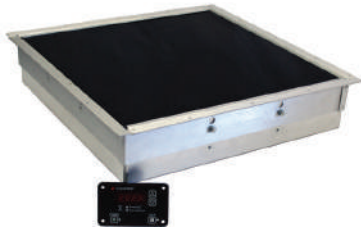

VUIW Undercounter Induction Warmer

VUIW518

18"W. Incogneeto™ Induction Warmer

- Designed to be mounted directly under stone or engineered stone countertops
- The unit mounts underneath the counter with no drilling or cutting of the stone required
- 650 watts of power
- Offers four selectable temperature settings: 150°/160°/175°/190°F (65°/70°/80°/85°C)
- The Magneeto™ II trivet-like device is used on the upper surface of the countertop to locate the heat zone and acts as a temperature sensor
- Touch control user interface with SmarTag™ Technology uses a wireless communicator to provide precise temperature control
- Cookware/bakeware up to a diameter of approximately 12" (30.5 cm) with an induction compatible base can be used
- Automatic pan detection allows for instant energy transmission to pan and no energy transmission when pan is not present
- Can combine up to three units per 15 amp circuit
- A beautiful piece of natural stone or "engineered stone" can transform into an induction warmer capable of holding food within 2°F

Model	Finish	Description	USD	WT lb (kg)
VUIW518	N/A	Induction Warmer	$6,039	20 (9)