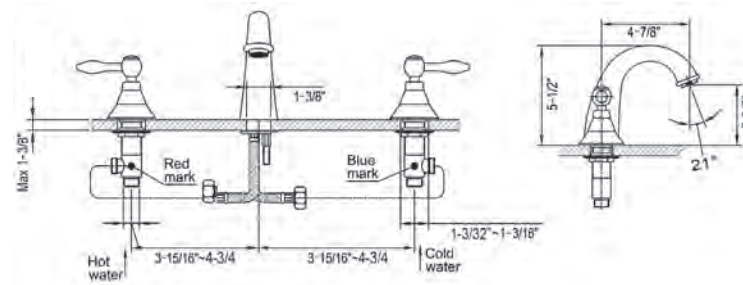

3-Hole Widespread Lavatory Faucet with Lever Handles

- Solid brass construction
- Ceramic disc cartridges
- Double handle operation
- Standard pull-up drain included

AB13 1018BN
Brushed Nickel

\$386.00

Included Accessories: