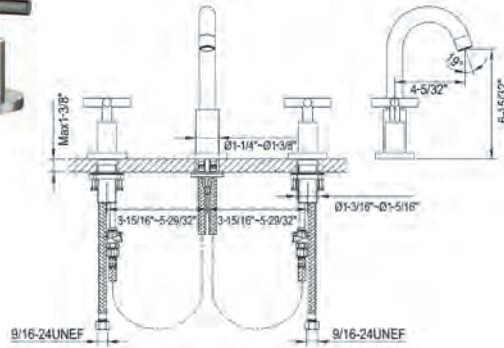

AB03 1513C
Chrome

\$307.00

AB03 1513BN
Brushed Nickel

\$364.00

3-Hole Widespread Lavatory Faucet with Cross Handles

- Solid brass construction
- Ceramic disc cartridges
- Double handle operation
- Standard pull-up drain included