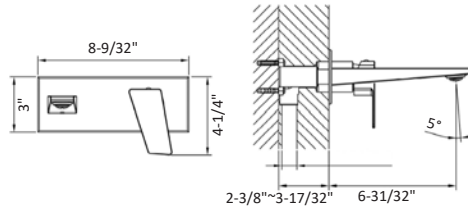

AB41 1472CPW   **$461.00**
Chrome & White

Wall Mount Concealed Washbasin Mixer

- Solid brass construction
- Ceramic disc cartridge
- Single control operation

Optional Accessories:
Standard Vessel Pop-Up Drains

POP110 (C)
List $27

POP210 (C)
List $40