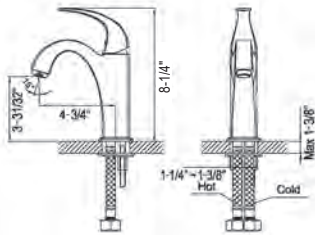

D90 0010BN **List \$36**
D90 0010DBR **List \$37**

Lavatory Faucets Model No. List Price Description

AB04 1275DBR
Dark Brown Finished

\$401.00

- Single Lever Lavatory Faucet
- Solid brass construction
 - Ceramic disc cartridge
 - Single handle operation
 - Standard Pull-up drain included
 - Flexible supply lines included

Included Accessory:
Standard Pull-Up Drain with Lift Rod
D90 0010DBR List \$37

Faucets

AB08 1157C
Chrome

\$254.00

- Single Lever Lavatory Faucet
- Solid brass construction
 - Ceramic disc cartridge
 - Single control operation