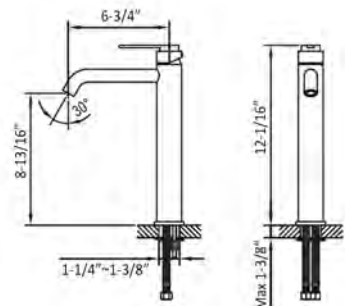

Matte Black

Matte Gold

Chrome

Brushed Nickel

Wallmount Faucets	Model No.	List Price	Description
	AB03 1035C Chrome	\$298.00	Wall Mount Concealed Washbasin Mixer <ul style="list-style-type: none"> • Solid brass construction • Ceramic disc cartridges • Double control operation
	AB03 1035BN Brushed Nickel	\$335.00	
			<p><u>Optional Accessories:</u> Standard Vessel Pop-Up Drains</p> <div style="display: flex; justify-content: space-around;"> <div style="text-align: center;">  <p>POP110 (C) List \$27 POP111 (BN) List \$32</p> </div> <div style="text-align: center;">  <p>POP210 (C) List \$40 POP211 (BN) List \$48</p> </div> </div>
	AB16 1035C Chrome	\$298.00	Wall Mount Concealed Washbasin Mixer <ul style="list-style-type: none"> • Solid brass construction • Ceramic disc cartridges • Double control operation
	AB16 1035BN Brushed Nickel	\$335.00	
			<p><u>Optional Accessories:</u> Standard Vessel Pop-Up Drains</p> <div style="display: flex; justify-content: space-around;"> <div style="text-align: center;">  <p>POP110 (C) List \$27 POP111 (BN) List \$32</p> </div> <div style="text-align: center;">  <p>POP210 (C) List \$40 POP211 (BN) List \$48</p> </div> </div>