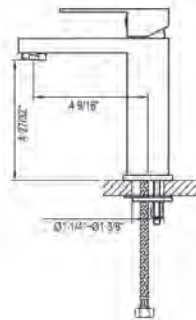

\$303.00

Included Accessories:

Standard Pull-Up Drain with Lift Rod

Gunmetal Grey

Matte Black

Chrome

Brushed Nickel

- D90 0010C** List \$32
D90 0010BN List \$36
D90 0010MB List \$37
D90 0010MAG List \$37
D90 0010GUG List \$37