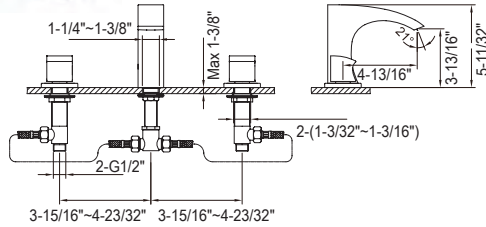

AB77 1584C
Chrome

$437.00

3-Hole Widespread Lavatory Faucet with Square Handles

- Solid brass construction
- Ceramic disc cartridges
- Double handle operation
- Standard pop-up drain included

AB77 1584BN
Brushed Nickel

$546.00

Included Accessories:
Standard Pop-Up Drain

D90 0056C
D90 0056BN

List $37
List $43