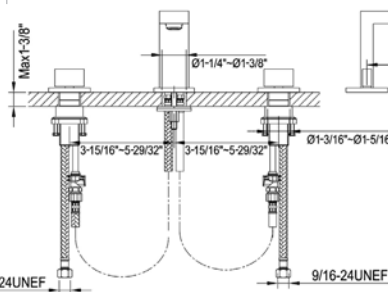

Standard Pull-Up Drain with Lift Rod

Matte Black

Matte Gold

Chrome

Brushed Nickel

- D90 0010C** List \$32
D90 0010BN List \$36
D90 0010MB List \$37
D90 0010MAG List \$37
D90 0010GUG List \$37

Lavatory Faucets	Model No.	List Price	Description
------------------	-----------	------------	-------------