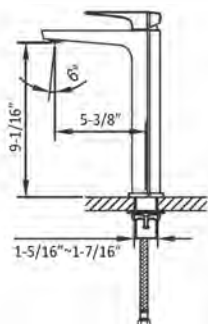

Lavatory Faucets

Model No.

List Price

Description

NEW

AB34 1848C
Chrome

$238.00

Single Lever Lavatory Faucet

- Solid brass construction
- Ceramic disc cartridge
- Single control operation
- Standard Pull-Up drain included
- Flexible supply lines included

AB34 1848BN
Brushed Nickel

$275.00

AB34 1848GUG
Gunmetal Grey

$275.00

AB34 1848MB
Matte Black

$275.00

AB34 1848MAG
Matte Gold

$275.00

Included Accessories:

Standard Pull-Up Drain with Lift Rod

D90 0010C	List $32
D90 0010BN	List $36
D90 0010MB	List $37
D90 0010MAG	List $37
D90 0010GUG	List $37

NEW

AB34 1849C
Chrome

$275.00

Single Lever Tall Lavatory Faucet with Sheetflow Spout (Vessel)

AB34 1849BN
Brushed Nickel

$320.00

- Solid brass construction
- Ceramic disc cartridge
- Single control operation

AB34 1849GUG
Gunmetal Grey

$320.00

- Flexible supply lines included

AB34 1849MB
Matte Black

$320.00

AB34 1849MAG
Matte Gold

$320.00

Optional Accessories:

Standard Vessel Pop-Up Drains

POP110 (C)	List $27
POP111 (BN)	List $32
POP112 (MB)	List $32
POP113 (MAG)	List $32
POP114 (GUG)	List $32

POP210 (C)	List $40
POP211 (BN)	List $48
POP212 (MB)	List $74
POP214 (MAG)	List $74
POP216 (GUG)	List $74