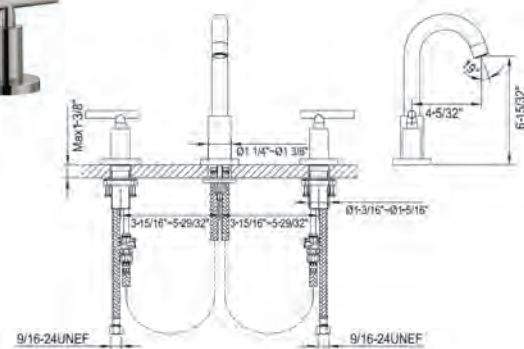

Standard Pull-Up Drain with Lift Rod

D90 0010C
D90 0010BN

List \$32
List \$36

AB16 1513C
Chrome

\$292.00

3-Hole Widespread Lavatory Faucet with Level Handles

- Solid brass construction
- Ceramic disc cartridges
- Double handle operation
- Standard pull-up drain included

AB16 1513BN
Brushed Nickel

\$328.00

Included Accessories:

Standard Pull-Up Drain with Lift Rod

D90 0010C
D90 0010BN

List \$32
List \$36

Lavatory Faucets	Model No.	List Price	Description	
	AB27 1600C Chrome	\$279.00	Single Lever Lavatory Faucet <ul style="list-style-type: none"> • Solid brass construction • Ceramic disc cartridge • Single control operation • Standard pull-up drain included • Flexible supply lines included 	
	AB27 1600BN Brushed Nickel	\$316.00		
	AB27 1600CPW Chrome & White	\$316.00		
			Included Accessories: Standard Pull-Up Drain with Lift Rod	
				D90 0010C List \$32 D90 0010BN List \$36
	AB27 1601C Chrome	\$356.00	Single Lever Tall Lavatory Faucet (Vessel) <ul style="list-style-type: none"> • Solid brass construction • Ceramic disc cartridge • Single control operation • Flexible supply lines included 	
	AB27 1601BN Brushed Nickel	\$401.00		
			Optional Accessories: Standard Vessel Pop-Up Drains	
				POP110 (C) List \$27 POP111 (BN) List \$32 POP210 (C) List \$40 POP221 (BN) List \$48