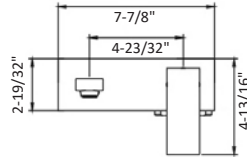

AB75 1368C   **$335.00**
Chrome

Wall Mount Concealed Washbasin Mixer

- Solid brass construction
- Ceramic disc cartridge
- Single control operation

AB75 1368BN   **$389.00**
Brushed Nickel