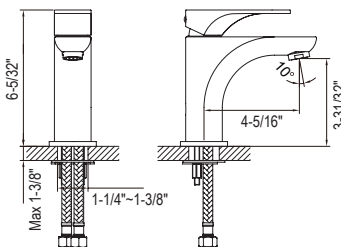

Lavatory Faucets   Model No.   List Price   Description

AB37 1023C
Chrome

$226.00

Single Lever Tall Lavatory Faucet (Vessel)

- Solid brass construction
- Ceramic disc cartridge
- Single control operation
- Flexible supply lines included

AB37 1023BN
Brushed Nickel

$263.00

Optional Accessories:
Standard Vessel Pop-Up Drains

POP110 (C)
List $27
POP111 (BN)
List $32

POP210 (C)
List $40
POP211 (BN)
List $48

AB37 1433C
Chrome

$194.00

Single Lever Lavatory Faucet

- Solid brass construction
- Ceramic disc cartridge
- Single control operation
- Standard Pull-Up drain included
- Flexible supply lines included

AB37 1433BN
Brushed Nickel

$226.00

Included Accessories:
Standard Pull-Up Drain with Lift Rod

D90 0010C   List $32
D90 0010BN   List $36

AB37 1565C
Chrome

$189.00

Single Lever Lavatory Faucet

- Solid brass construction
- Ceramic disc cartridge
- Single control operation
- Standard Pull-Up drain included
- Flexible supply lines included

AB37 1565BN
Brushed Nickel

$218.00

AB37 1565CPW
Chrome & White

$218.00

Included Accessories:
Standard Pull-Up Drain with Lift Rod

D90 0010C
List $32
D90 0010BN
List $36