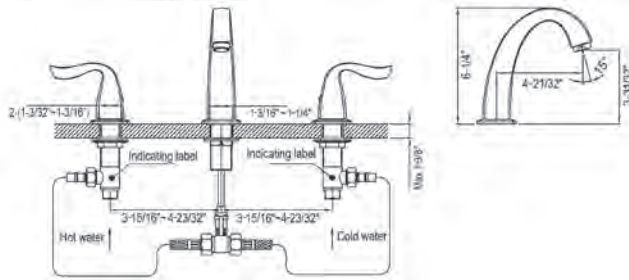

Included Accessory:
Standard Pull-Up Drain with Lift Rod

D90 0010DBR   **List $37**