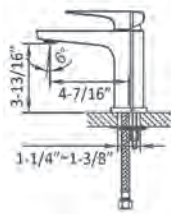

NEW

Gunmetal Grey

AB34 1849C
Chrome

$275.00

Single Lever Tall Lavatory Faucet with Sheetflow Spout (Vessel)

AB34 1849BN
Brushed Nickel

$320.00

- Solid brass construction
- Ceramic disc cartridge
- Single control operation

AB34 1849GUG
Gunmetal Grey

$320.00

- Flexible supply lines included

AB34 1849MB
Matte Black

$320.00

AB34 1849MAG
Matte Gold

$320.00

Optional Accessories:

Standard Vessel Pop-Up Drains

POP110 (C)	List $27
POP111 (BN)	List $32
POP112 (MB)	List $32
POP113 (MAG)	List $32
POP114 (GUG)	List $32

POP210 (C)	List $40
POP211 (BN)	List $48
POP212 (MB)	List $74
POP214 (MAG)	List $74
POP216 (GUG)	List $74