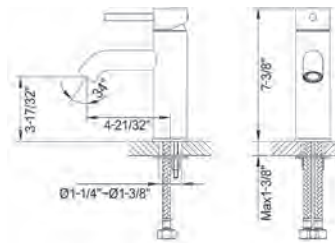

AB37 1433C
Chrome

$194.00

Single Lever Lavatory Faucet

- Solid brass construction
- Ceramic disc cartridge
- Single control operation
- Standard Pull-Up drain included
- Flexible supply lines included

AB37 1433BN
Brushed Nickel

$226.00

Included Accessories:
Standard Pull-Up Drain with Lift Rod

D90 0010C   List $32
D90 0010BN   List $36