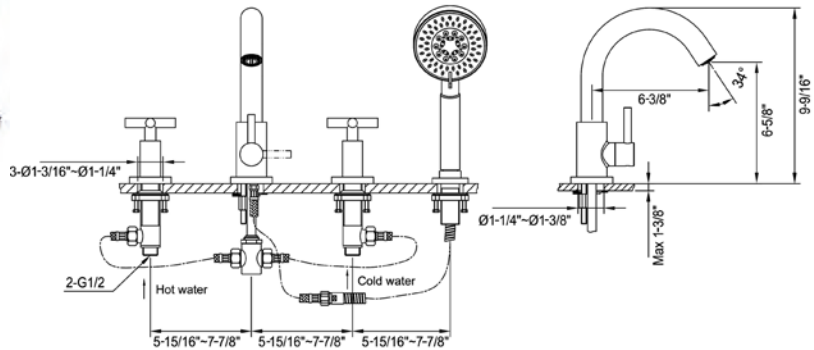

D03 2503C   **$480.00**   4-Hole Tub Filler with Personal Handshower and Cross Handles
Chrome
• Solid brass construction
• Ceramic disc cartridges

D03 2503BN   **$565.00**
Brushed Nickel