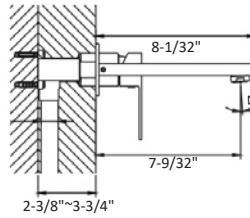

AB75 1368C   **$335.00**
Chrome

Wall Mount Concealed Washbasin Mixer

- Solid brass construction
- Ceramic disc cartridge
- Single control operation

AB75 1368BN   **$389.00**
Brushed Nickel