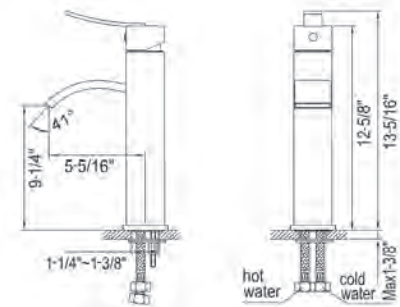

- **AB78 1158C**   **$292.00**
  Chrome
- **AB78 1158BN**   **$342.00**
  Brushed Nickel
- **NEW** — **AB78 1158GUG**   **$342.00**
  Gunmetal Grey
- **AB78 1158MB**   **$342.00**
  Matte Black
- **AB78 1158MAG**   **$342.00**
  Matte Gold

Single Lever Tall Lavatory Faucet with Sheetflow Spout (Vessel)

- Solid brass construction
- Ceramic disc cartridge
- Single control operation
- Flexible supply lines included

Optional Accessories:
Standard Vessel Pop-Up Drains

POP110 (C)	List $27	POP210 (C)	List $40
POP111 (BN)	List $32	POP211 (BN)	List $48
POP112 (MB)	List $32	POP212 (MB)	List $74
POP113 (MAG)	List $32	POP214 (MAG)	List $74
POP114 (GUG)	List $32	POP216 (GUG)	List $74

Matte Gold

- **AB78 1258C**   **$218.00**
  Chrome
- **AB78 1258BN**   **$255.00**
  Brushed Nickel
- **NEW** — **AB78 1258GUG**   **$255.00**
  Gunmetal Grey
- **AB78 1258MB**   **$255.00**
  Matte Black
- **AB78 1258MAG**   **$255.00**
  Matte Gold

Single Lever Square Lavatory Faucet with Sheetflow Spout

- Solid brass construction
- Ceramic disc cartridge
- Single control operation
- Standard Pull-Up drain included
- Flexible supply lines included

Included Accessories:
Standard Pull-Up Drain with Lift Rod

D90 0010C	List $32
D90 0010BN	List $36
D90 0010MB	List $37
D90 0010MAG	List $37
D90 0010GUG	List $37