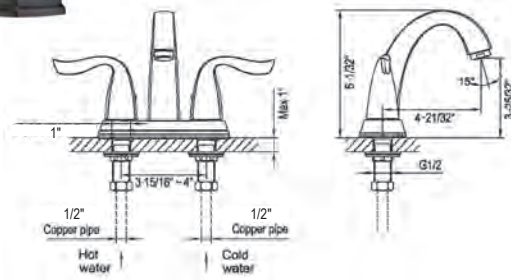

Included Accessory:
Standard Pull-Up Drain with Lift Rod

D90 0010BN   **List $36**
D90 0010DBR   **List $37**