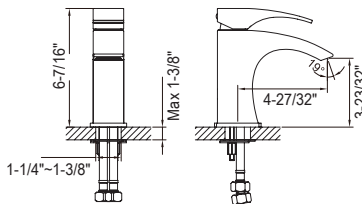

Lavatory Faucets	Model No.	List Price	Description

AB77 1584C
Chrome

$437.00

3-Hole Widespread Lavatory Faucet with Square Handles

- Solid brass construction
- Ceramic disc cartridges
- Double handle operation
- Standard pop-up drain included

AB77 1584BN
Brushed Nickel

$546.00

Included Accessories:
Standard Pop-Up Drain

D90 0056C
D90 0056BN

List $37
List $43

AB77 1586C
Chrome

$261.00

Single Lever Lavatory Faucet

- Solid brass construction
- Ceramic disc cartridge
- Single control operation
- Standard Pull-Up drain included
- Flexible supply lines included

AB77 1586BN
Brushed Nickel

$316.00

NEW

AB77 1586GUG
Matte Black

$316.00

AB77 1586MB
Matte Black

$316.00

Included Accessories:
Standard Pull-Up Drain with Lift Rod

AB77 1586MAG
Matte Gold

$316.00

AB77 1586CPW
Chrome & White

$316.00

D90 0010C
D90 0010BN
D90 0010MB
D90 0010MAG
D90 0010GUG

List $32
List $36
List $37
List $37
List $37

Brushed Nickel

Chrome & White