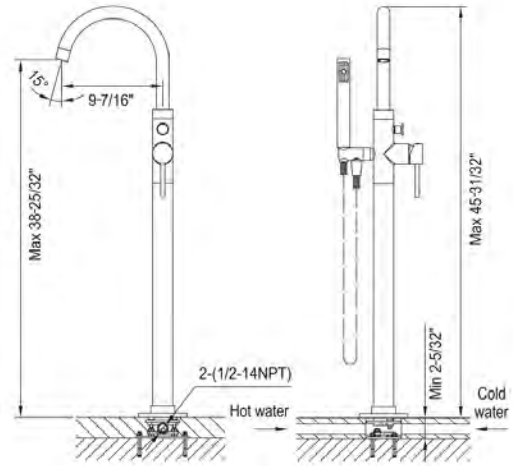

- Solid Brass Construction
- Floor Mounting Plate included
- Ceramic Disc Cartridge

NEW — **D37 2534MB**
Matte Black

\$1,092.00

NEW — **D37 2534MAG**
Matte Gold

\$1,092.00

Matte Black

D41 2475C
Chrome

\$1,553.00