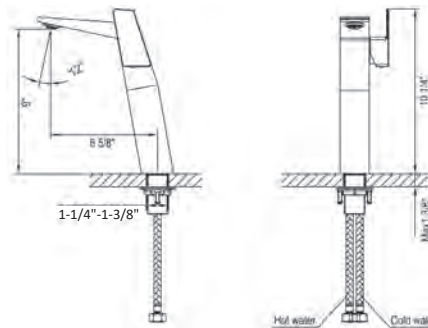

Included Accessories:
Standard Pull-Up Drain with Lift Rod

D90 0010C List \$32

AB41 1475CPW **\$389.00**
Chrome & White

- Single Lever Tall Square Lavatory Faucet
- Solid brass construction
 - Ceramic disc cartridge
 - Single control operation
 - Flexible supply lines included