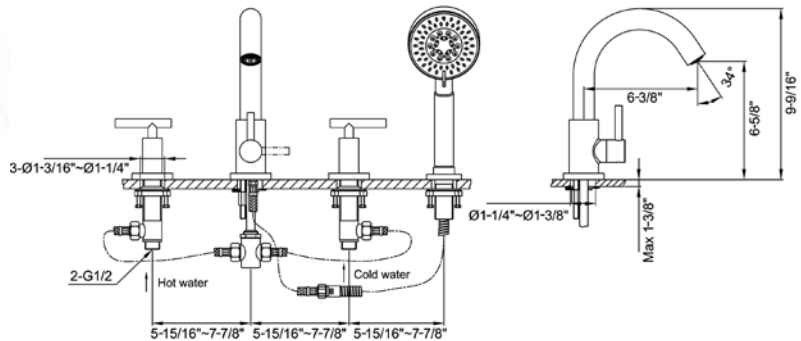

D78 2262C **\$461.00** 4-Hole Tub Filler with Personal Handshower, Square Handles and Sheetflow Spout
 Chrome
 • Solid brass construction
 • Ceramic disc cartridges

D78 2262BN **\$554.00**
 Brushed Nickel