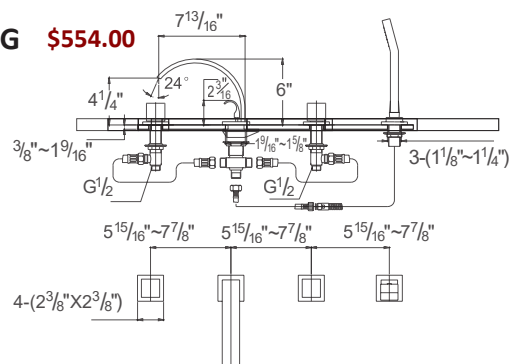

D78 2262C   **$461.00**   4-Hole Tub Filler with Personal Handshower, Square Handles and Sheetflow Spout
Chrome
• Solid brass construction
• Ceramic disc cartridges

D78 2262BN   **$554.00**
Brushed Nickel

NEW **D78 2262MB**   **$554.00**
Matte Black

NEW **D78 2262MAG**   **$554.00**
Matte Gold