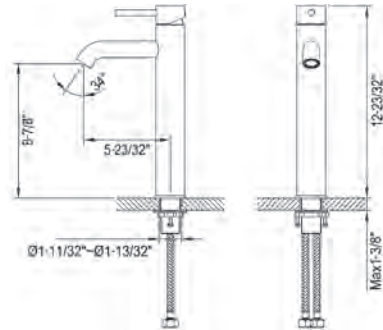

- Solid brass construction
- Ceramic disc cartridge
- Single control operation
- Flexible supply lines included

AB37 1023BN
Brushed Nickel

\$263.00

Optional Accessories:
Standard Vessel Pop-Up Drains

POP110 (C)
List \$27
POP111 (BN)
List \$32