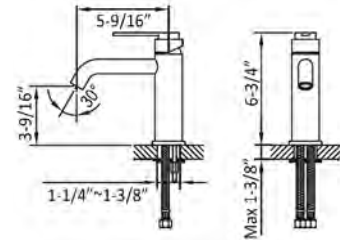

Gunmetal Grey

NEW

- **AB81 1059C** $215.00
  Chrome
- **AB81 1059BN** $245.00
  Brushed Nickel
- **AB81 1059GUG** $245.00
  Gunmetal Grey
- **AB81 1059MB** $245.00
  Matte Black
- **AB81 1059MAG** $245.00
  Matte Gold

Single Lever Tall Lavatory Faucet with Sheetflow Spout (Vessel)

- Solid brass construction
- Ceramic disc cartridge
- Single control operation
- Flexible supply lines included

Optional Accessories:
Standard Vessel Pop-Up Drains

POP110 (C)	List $27
POP111 (BN)	List $32
POP112 (MB)	List $32
POP113 (MAG)	List $32
POP114 (GUG)	List $32

POP210 (C)	List $40
POP211 (BN)	List $48
POP212 (MB)	List $74
POP214 (MAG)	List $74
POP216 (GUG)	List $74