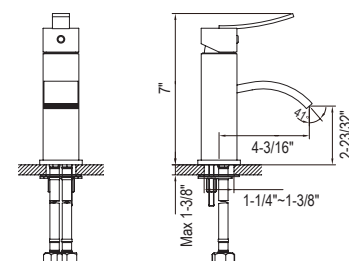

Lavatory Faucets   Model No.   List Price   Description

- **AB78 1158C**   **$292.00**
  Chrome
- **AB78 1158BN**   **$342.00**
  Brushed Nickel
- **NEW** — **AB78 1158GUG**   **$342.00**
  Gunmetal Grey
- **AB78 1158MB**   **$342.00**
  Matte Black
- **AB78 1158MAG**   **$342.00**
  Matte Gold

Single Lever Tall Lavatory Faucet with Sheetflow Spout (Vessel)

- Solid brass construction
- Ceramic disc cartridge
- Single control operation
- Flexible supply lines included

Optional Accessories:
Standard Vessel Pop-Up Drains

POP110 (C)	List $27	POP210 (C)	List $40
POP111 (BN)	List $32	POP211 (BN)	List $48
POP112 (MB)	List $32	POP212 (MB)	List $74
POP113 (MAG)	List $32	POP214 (MAG)	List $74
POP114 (GUG)	List $32	POP216 (GUG)	List $74

- **AB78 1258C**   **$218.00**
  Chrome
- **AB78 1258BN**   **$255.00**
  Brushed Nickel
- **NEW** — **AB78 1258GUG**   **$255.00**
  Gunmetal Grey
- **AB78 1258MB**   **$255.00**
  Matte Black
- **AB78 1258MAG**   **$255.00**
  Matte Gold

Single Lever Square Lavatory Faucet with Sheetflow Spout

- Solid brass construction
- Ceramic disc cartridge
- Single control operation
- Standard Pull-Up drain included
- Flexible supply lines included

Included Accessories:
Standard Pull-Up Drain with Lift Rod

D90 0010C	List $32
D90 0010BN	List $36
D90 0010MB	List $37
D90 0010MAG	List $37
D90 0010GUG	List $37