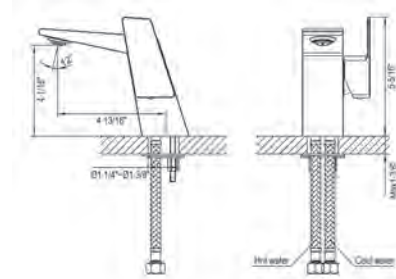

AB41 1470CPMB **$335.00**
Chrome & Matte Black

AB41 1470CPW **$335.00**
Chrome & White

1. Single Lever Square Lavatory Faucet
2. Solid brass construction
   - Ceramic disc cartridge
   - Single control operation
   - Standard Pull-Up drain included
   - Flexible supply lines included

Included Accessories:
Standard Pull-Up Drain with Lift Rod

D90 0010C List $32