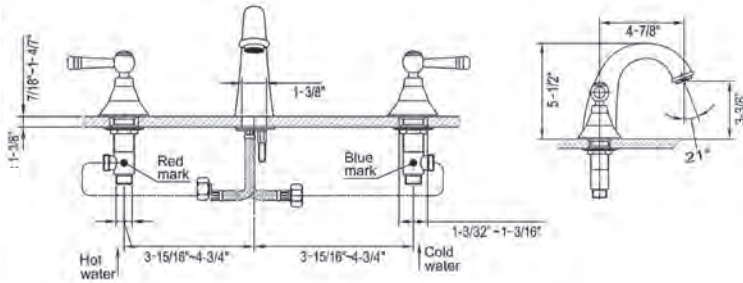

Included Accessories:

Standard Pull-Up Drain with Lift Rod

D90 0010C
D90 0010BN

List $32
List $36