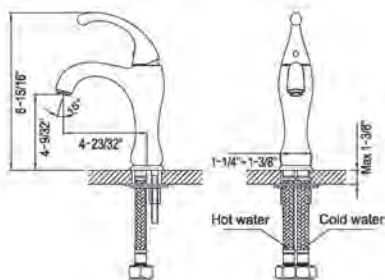

Included Accessory:
Standard Pull-Up Drain with Lift Rod
D90 0010DBR List \$37

Faucets

AB08 1157C
Chrome

\$254.00

- Single Lever Lavatory Faucet
- Solid brass construction
 - Ceramic disc cartridge
 - Single control operation

AB08 1157BN
Brushed Nickel

\$303.00

- Standard Pull-Up drain included
- Flexible supply lines included

Included Accessories:
Standard Pull-Up Drain with Lift Rod
D90 0010C List \$32
D90 0010BN List \$36

Lavatory Faucets	Model No.	List Price	Description
	AB06 1291C Chrome	\$298.00	3-Hole Lavatory Faucet with Lever Handles <ul style="list-style-type: none"> • Solid brass construction • Ceramic disc cartridges • Double handle operation • Standard Pull-Up drain included
			Included Accessory: Standard Pull-Up Drain with Lift Rod 
			D90 0010C List \$32
	AB06 1292C Chrome	\$247.00	2-Hole Lavatory Faucet with Lever Handles <ul style="list-style-type: none"> • Solid brass construction • Ceramic disc cartridges • Double handle operation • Standard pull-up drain included
	AB06 1292BN Brushed Nickel	\$295.00	
AB06 1292DBR Dark Brown Finished	\$364.00		
		Included Accessories: Standard Pull-Up Drain with Lift Rod 	
			D90 0010C List \$32 D90 0010BN List \$36 D90 0010DBR List \$37
	AB06 1295BN Brushed Nickel	\$290.00	Single Lever Lavatory Faucet <ul style="list-style-type: none"> • Solid brass construction • Ceramic disc cartridge • Single control operation • Standard pull-up drain included • Flexible supply lines included
	AB06 1295DBR Dark Brown Finished	\$401.00	
		Included Accessories: Standard Pull-Up Drain with Lift Rod 	
			D90 0010BN List \$36 D90 0010DBR List \$37