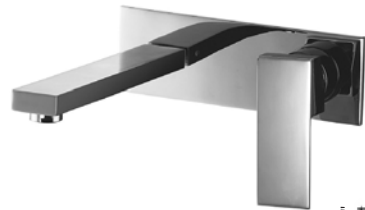

Wallmount Faucets Model No. List Price Description

AB41 1472CPW **\$461.00**
 Chrome & White

Wall Mount Concealed Washbasin Mixer

- Solid brass construction
- Ceramic disc cartridge
- Single control operation

Optional Accessories:
 Standard Vessel Pop-Up Drains

POP110 (C)
 List \$27

POP210 (C)
 List \$40

AB75 1368C **\$335.00**
 Chrome

Wall Mount Concealed Washbasin Mixer

- Solid brass construction
- Ceramic disc cartridge
- Single control operation