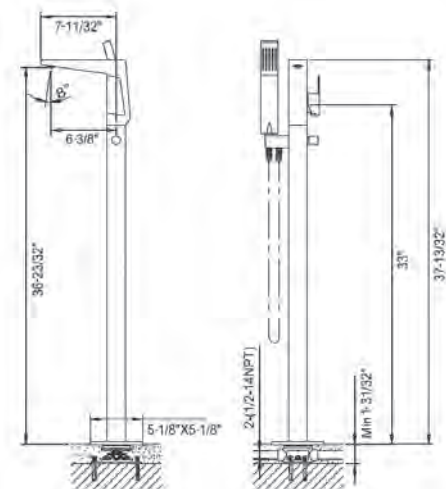

NEW — **D41 2475MB**
Matte Black

\$1,863.00

NEW — **D41 2475MAG**
Matte Gold

\$1,863.00

Matte Gold

Tub Fillers Model No. List Price Description

D03 2503C **\$480.00** 4-Hole Tub Filler with Personal Handshower and Cross Handles
 Chrome
 • Solid brass construction
 • Ceramic disc cartridges